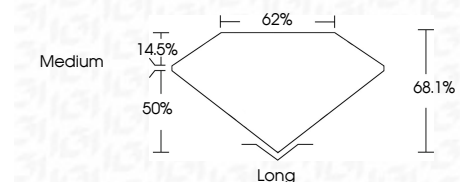

ELECTRONIC COPY

LG633411018
Report verification at igi.org

May 14, 2024
IGI Report Number **LG633411018**
Description **LABORATORY GROWN DIAMOND**
Shape and Cutting Style **EMERALD CUT**
Measurements **7.12 X 4.86 X 3.31 MM**

GRADING RESULTS

Carat Weight **1.12 CARAT**
Color Grade **F**
Clarity Grade **VS 1**

ADDITIONAL GRADING INFORMATION

Polish **EXCELLENT**
Symmetry **EXCELLENT**
Fluorescence **NONE**
Inscription(s) **IGI LG633411018**
Comments: This Laboratory Grown Diamond was created by Chemical Vapor Deposition (CVD) growth process and may include post-growth treatment. Type IIa

IGI

May 14, 2024
IGI Report No LG633411018
EMERALD CUT
7.12 X 4.86 X 3.31 MM
Carat Weight **1.12 CARAT**
Color Grade **F**
Clarity Grade **VS 1**
Depth **68.1%**
Table **14.5%**
Girdle **Medium**
Culet **Long**
Polish **EXCELLENT**
Symmetry **EXCELLENT**
Fluorescence **NONE**
Inscription(s) **IGI LG633411018**