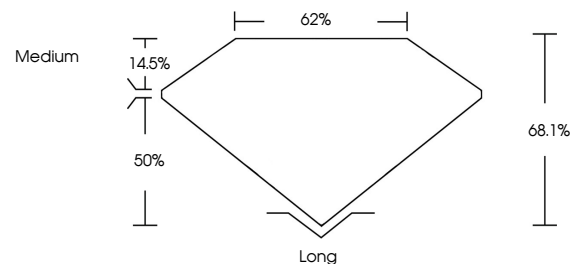

PROPORTIONS