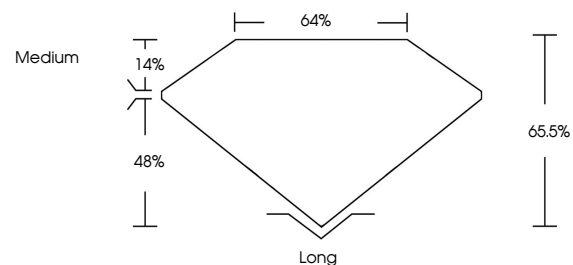

PROPORTIONS