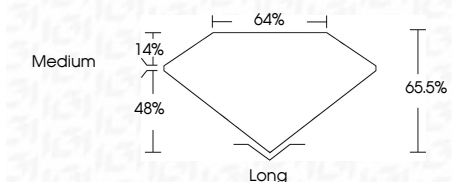

ELECTRONIC COPY

LG633411029
Report verification at igi.org

May 12, 2024
IGI Report Number **LG633411029**
Description **LABORATORY GROWN DIAMOND**
Shape and Cutting Style **EMERALD CUT**
Measurements **8.56 X 5.91 X 3.87 MM**

GRADING RESULTS

Carat Weight **1.95 CARAT**
Color Grade **G**
Clarity Grade **SI 1**

ADDITIONAL GRADING INFORMATION

Polish **EXCELLENT**
Symmetry **EXCELLENT**
Fluorescence **NONE**
Inscription(s) **IGI LG633411029**

Comments: This Laboratory Grown Diamond was created by Chemical Vapor Deposition (CVD) growth process and may include post-growth treatment. Type IIa

IGI

May 12, 2024
IGI Report No. LG633411029
EMERALD CUT
8.56 X 5.91 X 3.87 MM
Carat Weight **1.95 CARAT**
Color Grade **G**
Clarity Grade **SI 1**
Depth **65.5%**
Table **64%**
Girdle **Medium**
Culet **Long**
Polish **EXCELLENT**
Symmetry **EXCELLENT**
Fluorescence **NONE**
Inscription(s) **IGI LG633411029**