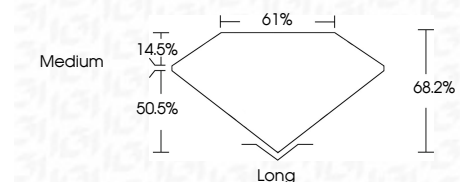

ELECTRONIC COPY

LG633411053
Report verification at igi.org

May 14, 2024
IGI Report Number **LG633411053**
Description **LABORATORY GROWN DIAMOND**
Shape and Cutting Style **EMERALD CUT**
Measurements **8.89 X 5.94 X 4.05 MM**

GRADING RESULTS

Carat Weight **2.10 CARATS**
Color Grade **E**
Clarity Grade **VS 1**

ADDITIONAL GRADING INFORMATION

Polish **EXCELLENT**
Symmetry **EXCELLENT**
Fluorescence **NONE**
Inscription(s) **IGI LG633411053**
Comments: This Laboratory Grown Diamond was created by Chemical Vapor Deposition (CVD) growth process and may include post-growth treatment. Type IIa

IGI

May 14, 2024
IGI Report No. LG633411053
EMERALD CUT
Carat Weight **2.10 CARATS**
Color Grade **E**
Clarity Grade **VS 1**
Depth **68.2%**
Table **61%**
Girdle **Medium**
Culet **Long**
Polish **EXCELLENT**
Symmetry **EXCELLENT**
Fluorescence **NONE**
Inscription(s) **IGI LG633411053**

GRADING RESULTS

Carat Weight **2.10 CARATS**
Color Grade **E**
Clarity Grade **VS 1**

ADDITIONAL GRADING INFORMATION

Polish **EXCELLENT**
Symmetry **EXCELLENT**
Fluorescence **NONE**
Inscription(s) **IGI LG633411053**