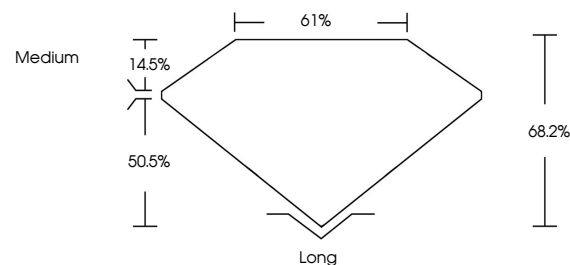

PROPORTIONS