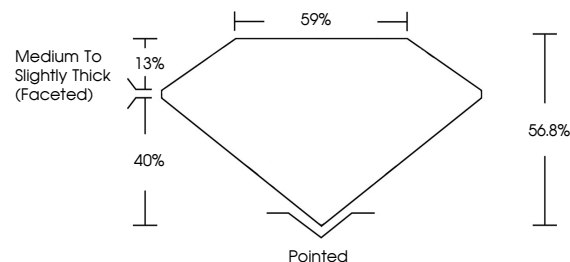

PROPORTIONS