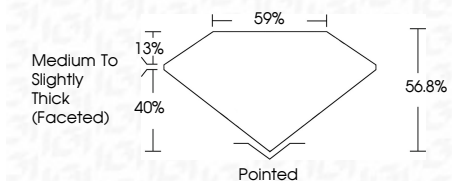

ELECTRONIC COPY

LG633411139
Report verification at igi.org

May 14, 2024
IGI Report Number **LG633411139**
Description **LABORATORY GROWN DIAMOND**
Shape and Cutting Style **HEART BRILLIANT**
Measurements **7.73 X 8.86 X 5.03 MM**

GRADING RESULTS
Carat Weight **1.99 CARAT**
Color Grade **G**
Clarity Grade **VS 1**

ADDITIONAL GRADING INFORMATION
Polish **EXCELLENT**
Symmetry **EXCELLENT**
Fluorescence **NONE**
Inscription(s) **IGI LG633411139**
Comments: This Laboratory Grown Diamond was created by Chemical Vapor Deposition (CVD) growth process and may include post-growth treatment. Type IIa

May 14, 2024
IGI Report No LG633411139
HEART BRILLIANT
7.73 X 8.86 X 5.03 MM
Carat Weight **1.99 CARAT**
Color Grade **G**
Clarity Grade **VS 1**
Depth **56.8%**
Table **40%**
Girdle **Medium to Slightly Thick (Faceted)**
Culet **Pointed**
Polish **EXCELLENT**
Symmetry **EXCELLENT**
Fluorescence **NONE**
Inscription(s) **IGI LG633411139**
Comments: This Laboratory Grown Diamond was created by Chemical Vapor Deposition (CVD) growth process and may include post-growth treatment. Type IIa