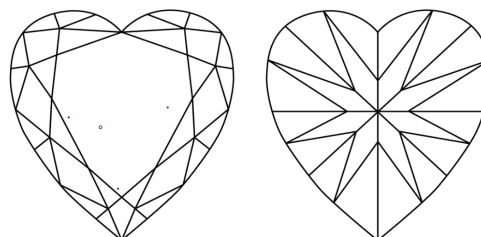

CLARITY CHARACTERISTICS

KEY TO SYMBOLS

Red symbols indicate internal characteristics.
Green symbols indicate external characteristics.