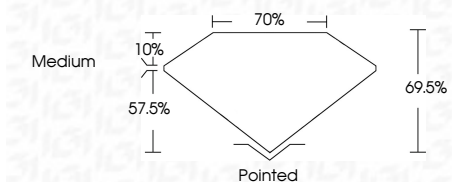

ELECTRONIC COPY

LG633411180
Report verification at igi.org

May 12, 2024
IGI Report Number **LG633411180**
Description **LABORATORY GROWN DIAMOND**
Shape and Cutting Style **PRINCESS CUT**
Measurements **7.56 X 7.34 X 5.10 MM**

GRADING RESULTS

Carat Weight **2.36 CARATS**
Color Grade **I**
Clarity Grade **VS 1**

ADDITIONAL GRADING INFORMATION

Polish **EXCELLENT**
Symmetry **EXCELLENT**
Fluorescence **NONE**
Inscription(s) **IGI LG633411180**
Comments: This Laboratory Grown Diamond was created by Chemical Vapor Deposition (CVD) growth process and may include post-growth treatment. Type IIa

IGI

May 12, 2024
IGI Report No. LG633411180
PRINCESS CUT
7.56 X 7.34 X 5.10 MM
2.36 CARATS
Color Grade **I**
Clarity Grade **VS 1**
Depth **69.5%**
Table **57.5%**
Girdle **Medium**
Culet **Pointed**
Polish **EXCELLENT**
Symmetry **EXCELLENT**
Fluorescence **NONE**
Inscription(s) **IGI LG633411180**

GRADING RESULTS

Carat Weight **2.36 CARATS**
Color Grade **I**
Clarity Grade **VS 1**

ADDITIONAL GRADING INFORMATION

Polish **EXCELLENT**
Symmetry **EXCELLENT**
Fluorescence **NONE**
Inscription(s) **IGI LG633411180**