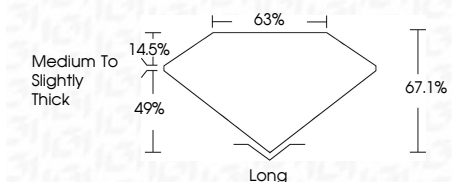

ELECTRONIC COPY

LG633413480
Report verification at igi.org

May 10, 2024
IGI Report Number **LG633413480**
Description **LABORATORY GROWN DIAMOND**
Shape and Cutting Style **EMERALD CUT**
Measurements **8.87 X 5.92 X 3.97 MM**

GRADING RESULTS

Carat Weight **2.08 CARATS**
Color Grade **E**
Clarity Grade **VS 1**

ADDITIONAL GRADING INFORMATION

Polish **EXCELLENT**
Symmetry **EXCELLENT**
Fluorescence **NONE**
Inscription(s) **IGI LG633413480**

Comments: This Laboratory Grown Diamond was created by Chemical Vapor Deposition (CVD) growth process and may include post-growth treatment. Type IIa

IGI

May 10, 2024
IGI Report No. **LG633413480**
EMERALD CUT
8.87 X 5.92 X 3.97 MM
Carat Weight **2.08 CARATS**
Color Grade **E**
Clarity Grade **VS 1**
Depth **67.1%**
Table **63%**
Girdle **Medium to Slightly Thick**
Culet **Long**
Polish **EXCELLENT**
Symmetry **EXCELLENT**
Fluorescence **NONE**
Inscription(s) **IGI LG633413480**

Comments: This Laboratory Grown Diamond was created by Chemical Vapor Deposition (CVD) growth process and may include post-growth treatment. Type IIa

LABORATORY GROWN DIAMOND REPORT

May 10, 2024
IGI Report Number **LG633413480**
Description **LABORATORY GROWN DIAMOND**
Shape and Cutting Style **EMERALD CUT**
Measurements **8.87 X 5.92 X 3.97 MM**