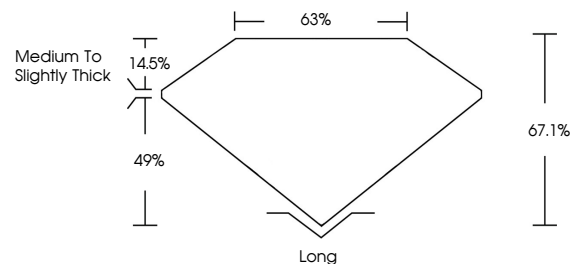

PROPORTIONS