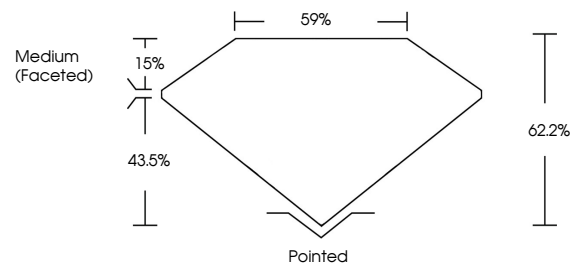

PROPORTIONS