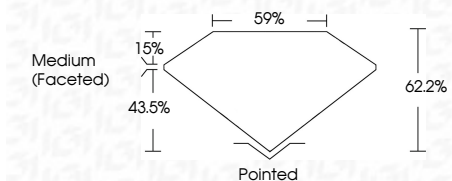

ELECTRONIC COPY

LG633413525
Report verification at igi.org

May 10, 2024
IGI Report Number **LG633413525**
Description **LABORATORY GROWN DIAMOND**
Shape and Cutting Style **PEAR BRILLIANT**
Measurements **11.28 X 7.14 X 4.44 MM**

GRADING RESULTS
Carat Weight **2.05 CARATS**
Color Grade **F**
Clarity Grade **VS 1**

ADDITIONAL GRADING INFORMATION
Polish **EXCELLENT**
Symmetry **EXCELLENT**
Fluorescence **NONE**
Inscription(s) **IGI LG633413525**
Comments: This Laboratory Grown Diamond was created by Chemical Vapor Deposition (CVD) growth process and may include post-growth treatment. Type IIa

IGI

May 10, 2024
IGI Report No LG633413525
PEAR BRILLIANT
11.28 X 7.14 X 4.44 MM
Carat Weight **2.05 CARATS**
Color Grade **F**
Clarity Grade **VS 1**
Depth **62.2%**
Table **15%**
Girdle **Medium (Faceted)**
Culet **Pointed**
Polish **EXCELLENT**
Symmetry **EXCELLENT**
Fluorescence **NONE**
Inscription(s) **IGI LG633413525**
Comments: This Laboratory Grown Diamond was created by Chemical Vapor Deposition (CVD) growth process and may include post-growth treatment. Type IIa

LABORATORY GROWN DIAMOND REPORT

May 10, 2024
IGI Report Number **LG633413525**
Description **LABORATORY GROWN DIAMOND**
Shape and Cutting Style **PEAR BRILLIANT**
Measurements **11.28 X 7.14 X 4.44 MM**