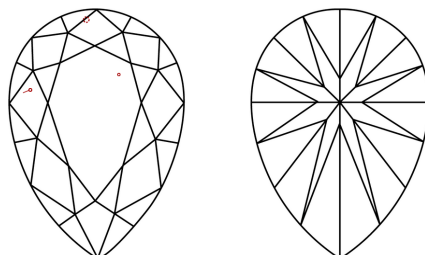

LABORATORY GROWN DIAMOND REPORT

May 10, 2024
IGI Report Number **LG633413525**
Description **LABORATORY GROWN DIAMOND**
Shape and Cutting Style **PEAR BRILLIANT**
Measurements **11.28 X 7.14 X 4.44 MM**

GRADING RESULTS
Carat Weight **2.05 CARATS**
Color Grade **F**
Clarity Grade **VS 1**

ADDITIONAL GRADING INFORMATION
Polish **EXCELLENT**
Symmetry **EXCELLENT**
Fluorescence **NONE**
Inscription(s) **IGI LG633413525**

Comments: This Laboratory Grown Diamond was created by Chemical Vapor Deposition (CVD) growth process and may include post-growth treatment. Type IIa

PROPORTIONS

CLARITY CHARACTERISTICS

KEY TO SYMBOLS

Red symbols indicate internal characteristics.
Green symbols indicate external characteristics.