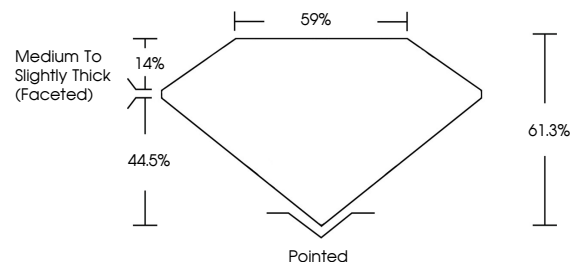

PROPORTIONS