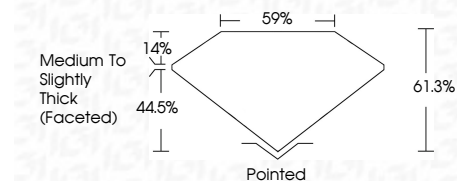

ELECTRONIC COPY

LG633413541
Report verification at igi.org

May 10, 2024
IGI Report Number **LG633413541**
Description **LABORATORY GROWN DIAMOND**
Shape and Cutting Style **OVAL BRILLIANT**
Measurements **10.99 X 7.85 X 4.81 MM**

GRADING RESULTS
Carat Weight **2.55 CARATS**
Color Grade **E**
Clarity Grade **VS 1**

ADDITIONAL GRADING INFORMATION
Polish **EXCELLENT**
Symmetry **EXCELLENT**
Fluorescence **NONE**
Inscription(s) **IGI LG633413541**
Comments: This Laboratory Grown Diamond was created by Chemical Vapor Deposition (CVD) growth process and may include post-growth treatment. Type IIa

May 10, 2024
IGI Report No LG633413541
OVAL BRILLIANT
10.99 X 7.85 X 4.81 MM
Carat Weight **2.55 CARATS**
Color Grade **E**
Clarity Grade **VS 1**
Depth **61.0%**
Table **6%**
Girdle **Medium to Slightly Thick (Faceted)**
Culet **Pointed**
Polish **EXCELLENT**
Symmetry **EXCELLENT**
Fluorescence **NONE**
Inscription(s) **IGI LG633413541**
Comments: This Laboratory Grown Diamond was created by Chemical Vapor Deposition (CVD) growth process and may include post-growth treatment. Type IIa

LABORATORY GROWN DIAMOND REPORT

May 10, 2024
IGI Report Number **LG633413541**
Description **LABORATORY GROWN DIAMOND**
Shape and Cutting Style **OVAL BRILLIANT**
Measurements **10.99 X 7.85 X 4.81 MM**