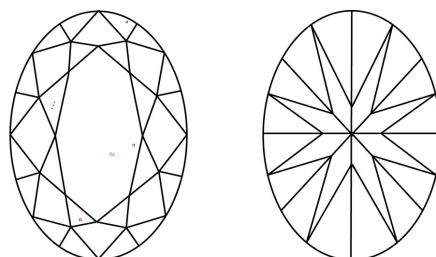

CLARITY CHARACTERISTICS

KEY TO SYMBOLS

Red symbols indicate internal characteristics.
Green symbols indicate external characteristics.