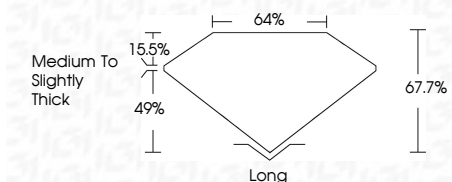

ELECTRONIC COPY

LG633413657
Report verification at igi.org

May 9, 2024
IGI Report Number **LG633413657**
Description **LABORATORY GROWN DIAMOND**
Shape and Cutting Style **EMERALD CUT**
Measurements **8.69 X 6.13 X 4.15 MM**

GRADING RESULTS

Carat Weight **2.23 CARATS**
Color Grade **E**
Clarity Grade **VS 1**

ADDITIONAL GRADING INFORMATION

Polish **EXCELLENT**
Symmetry **EXCELLENT**
Fluorescence **NONE**
Inscription(s) **IGI LG633413657**

Comments: This Laboratory Grown Diamond was created by Chemical Vapor Deposition (CVD) growth process and may include post-growth treatment. Type IIa

IGI

May 9, 2024
IGI Report No. **LG633413657**
EMERALD CUT
8.69 X 6.13 X 4.15 MM
2.23 CARATS
Color Grade **E**
Clarity Grade **VS 1**
Depth **67.7%**
Table **64%**
Crown **Medium to Slightly Thick**
Pavilion **Long**
Polish **EXCELLENT**
Symmetry **EXCELLENT**
Fluorescence **NONE**
Inscription(s) **IGI LG633413657**

Comments: This Laboratory Grown Diamond was created by Chemical Vapor Deposition (CVD) growth process and may include post-growth treatment. Type IIa

LABORATORY GROWN DIAMOND REPORT

May 9, 2024
IGI Report Number **LG633413657**
Description **LABORATORY GROWN DIAMOND**
Shape and Cutting Style **EMERALD CUT**
Measurements **8.69 X 6.13 X 4.15 MM**