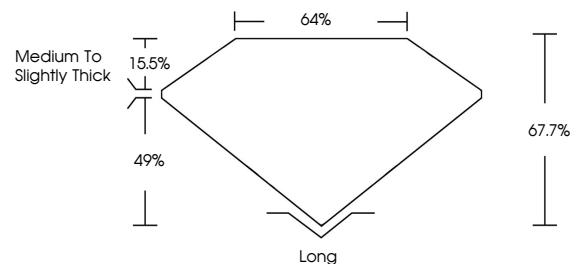

PROPORTIONS