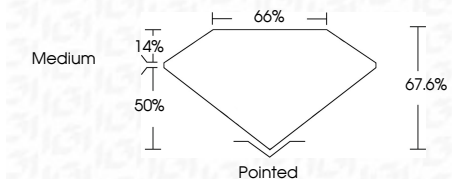

ELECTRONIC COPY

LG633413680
Report verification at igi.org

May 10, 2024
IGI Report Number **LG633413680**
Description **LABORATORY GROWN DIAMOND**
Shape and Cutting Style **CUT CORNERED
RECTANGULAR MODIFIED
BRILLIANT**
Measurements **9.13 X 6.46 X 4.37 MM**

GRADING RESULTS

Carat Weight **2.22 CARATS**
Color Grade **D**
Clarity Grade **VS 1**

ADDITIONAL GRADING INFORMATION

Polish **EXCELLENT**
Symmetry **EXCELLENT**
Fluorescence **NONE**
Inscription(s) **IGI LG633413680**
Comments: This Laboratory Grown Diamond was created by Chemical Vapor Deposition (CVD) growth process and may include post-growth treatment. Type IIa

IGI

May 10, 2024
IGI Report No. LG633413680
CUT CORNERED RECT. MODIFIED BRILLIANT
9.13 X 6.46 X 4.37 MM
2.22 CARATS
D
Color Grade
VS 1
Depth 67.6%
Table 14%
Girdle
Medium
Pointed
EXCELLENT
EXCELLENT
NONE
IGI LG633413680
Inscription(s)

Comments: This Laboratory Grown Diamond was created by Chemical Vapor Deposition (CVD) growth process and may include post-growth treatment. Type IIa

LABORATORY GROWN DIAMOND REPORT

May 10, 2024
IGI Report Number **LG633413680**
Description **LABORATORY GROWN DIAMOND**
Shape and Cutting Style **CUT CORNERED RECTANGULAR
MODIFIED BRILLIANT**
Measurements **9.13 X 6.46 X 4.37 MM**