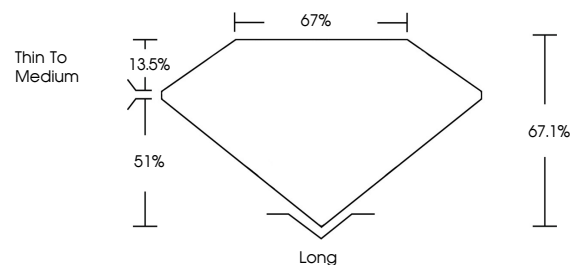

Description **LABORATORY GROWN DIAMOND**

Shape and Cutting Style **EMERALD CUT**

Measurements **8.80 X 5.99 X 4.02 MM**

GRADING RESULTS

Carat Weight **2.06 CARATS**

Color Grade **H**

Clarity Grade **VVS 2**

PROPORTIONS

CLARITY CHARACTERISTICS

KEY TO SYMBOLS

Red symbols indicate internal characteristics.
Green symbols indicate external characteristics.

COLOR

D E F G H I J Faint Very Light Light

CLARITY

IF	VS ¹⁻²	VS ¹⁻²	SI ¹⁻²	I ¹⁻³
Internally Flawless	Very Very Slightly Included	Very Slightly Included	Slightly Included	Included