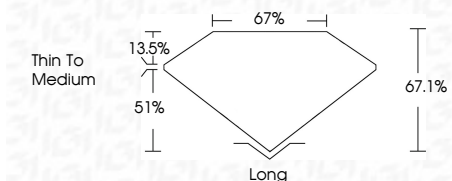

ELECTRONIC COPY

LG633422921
Report verification at igi.org

May 8, 2024

IGI Report Number **LG633422921**

Description **LABORATORY GROWN DIAMOND**

Shape and Cutting Style **EMERALD CUT**

Measurements **8.80 X 5.99 X 4.02 MM**

GRADING RESULTS

Carat Weight **2.06 CARATS**

Color Grade **H**

Clarity Grade **VVS 2**

Sample Image Used

ADDITIONAL GRADING INFORMATION

Polish **EXCELLENT**

Symmetry **EXCELLENT**

IGI

May 8, 2024
IGI Report No. LG633422921
EMERALD CUT
8.80 X 5.99 X 4.02 MM
2.06 CARATS
Color Grade **H**
Clarity Grade **VVS 2**
Depth **67.1%**
Table **67%**
Girdle **Thin To Medium**
Culet **Long**
Polish **EXCELLENT**
Symmetry **EXCELLENT**
Fluorescence **NONE**
Inscription(s) **IGI LG633422921**

Description **LABORATORY GROWN DIAMOND**

Shape and Cutting Style **EMERALD CUT**

Measurements **8.80 X 5.99 X 4.02 MM**

GRADING RESULTS

Carat Weight **2.06 CARATS**

Color Grade **H**

Clarity Grade **VVS 2**