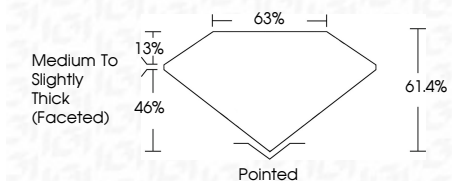

ELECTRONIC COPY

LG633423939
Report verification at igi.org

May 8, 2024
IGI Report Number **LG633423939**
Description **LABORATORY GROWN DIAMOND**
Shape and Cutting Style **OVAL BRILLIANT**
Measurements **9.42 X 6.86 X 4.21 MM**

GRADING RESULTS
Carat Weight **1.68 CARAT**
Color Grade **FANCY VIVID BLUE**
Clarity Grade **VS 1**

ADDITIONAL GRADING INFORMATION
Polish **EXCELLENT**
Symmetry **EXCELLENT**
Fluorescence **NONE**
Inscription(s) **IGI LG633423939**
Comments: This Laboratory Grown Diamond was created by Chemical Vapor Deposition (CVD) growth process. Indications of post-growth treatment.

May 8, 2024
IGI Report No **LG633423939**
OVAL BRILLIANT
9.42 X 6.86 X 4.21 MM
1.68 CARAT
FANCY VIVID BLUE
VS 1
61.4%
63%
Medium to Slightly Thick (Faceted)
Pointed
EXCELLENT
EXCELLENT
NONE
IGI LG633423939
Inscription(s)
Comments: This Laboratory Grown Diamond was created by Chemical Vapor Deposition (CVD) growth process. Indications of post-growth treatment.

LABORATORY GROWN DIAMOND REPORT

May 8, 2024
IGI Report Number **LG633423939**
Description **LABORATORY GROWN DIAMOND**
Shape and Cutting Style **OVAL BRILLIANT**
Measurements **9.42 X 6.86 X 4.21 MM**

GRADING RESULTS
Carat Weight **1.68 CARAT**
Color Grade **FANCY VIVID BLUE**
Clarity Grade **VS 1**