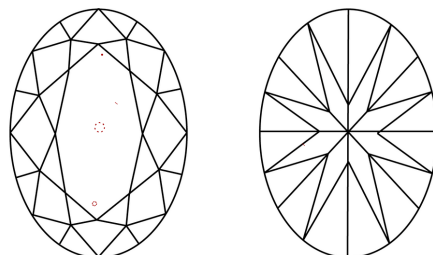

May 8, 2024
IGI Report No **LG633423939**
OVAL BRILLIANT
9.42 X 6.86 X 4.21 MM
1.68 CARAT
FANCY VIVID BLUE
VS 1
61.4%
63%
Medium to Slightly Thick (Faceted)
Pointed
EXCELLENT
EXCELLENT
NONE
IGI LG633423939
Inscription(s)
Comments: This Laboratory Grown Diamond was created by Chemical Vapor Deposition (CVD) growth process. Indications of post-growth treatment.

LABORATORY GROWN DIAMOND REPORT

May 8, 2024
IGI Report Number **LG633423939**
Description **LABORATORY GROWN DIAMOND**
Shape and Cutting Style **OVAL BRILLIANT**
Measurements **9.42 X 6.86 X 4.21 MM**

GRADING RESULTS
Carat Weight **1.68 CARAT**
Color Grade **FANCY VIVID BLUE**
Clarity Grade **VS 1**

PROPORTIONS

CLARITY CHARACTERISTICS

KEY TO SYMBOLS

Red symbols indicate internal characteristics.
Green symbols indicate external characteristics.

Sample Image Used

COLOR

D E F G H I J Faint Very Light Light