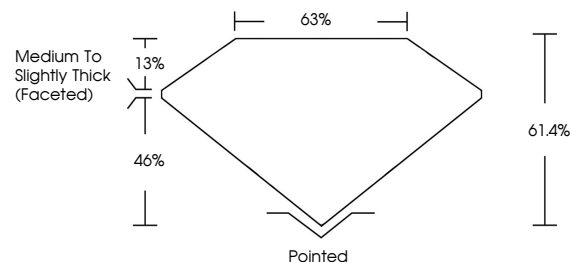

ELECTRONIC COPY

LG633423939
Report verification at igi.org

May 8, 2024
IGI Report Number **LG633423939**
Description **LABORATORY GROWN DIAMOND**
Shape and Cutting Style **OVAL BRILLIANT**
Measurements **9.42 X 6.86 X 4.21 MM**

May 8, 2024
IGI Report No **LG633423939**
OVAL BRILLIANT
9.42 X 6.86 X 4.21 MM
1.68 CARAT
FANCY VIVID BLUE
VS 1
61.4%
63%
Medium to Slightly Thick (Faceted)
Pointed
EXCELLENT
EXCELLENT
NONE
IGI LG633423939
Inscription(s)
Comments: This Laboratory Grown Diamond was created by Chemical Vapor Deposition (CVD) growth process. Indications of post-growth treatment.

LABORATORY GROWN DIAMOND REPORT

May 8, 2024
IGI Report Number **LG633423939**
Description **LABORATORY GROWN DIAMOND**
Shape and Cutting Style **OVAL BRILLIANT**
Measurements **9.42 X 6.86 X 4.21 MM**

GRADING RESULTS
Carat Weight **1.68 CARAT**
Color Grade **FANCY VIVID BLUE**
Clarity Grade **VS 1**

PROPORTIONS

CLARITY CHARACTERISTICS

KEY TO SYMBOLS

Red symbols indicate internal characteristics.
Green symbols indicate external characteristics.

Sample Image Used

COLOR

D E F G H I J Faint Very Light Light