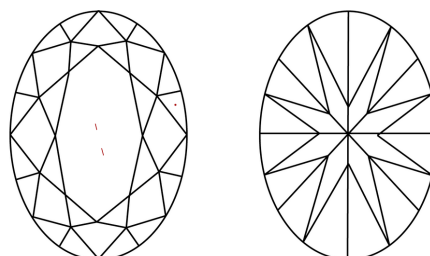

May 9, 2024
IGI Report Number **LG633424036**
Description **LABORATORY GROWN DIAMOND**
Shape and Cutting Style **OVAL BRILLIANT**
Measurements **10.50 X 7.56 X 4.70 MM**

GRADING RESULTS
Carat Weight **2.34 CARATS**
Color Grade **FANCY VIVID BLUE**
Clarity Grade **VS 2**

PROPORTIONS

CLARITY CHARACTERISTICS

KEY TO SYMBOLS

Red symbols indicate internal characteristics.
Green symbols indicate external characteristics.

Sample Image Used

COLOR

D E F G H I J Faint Very Light Light