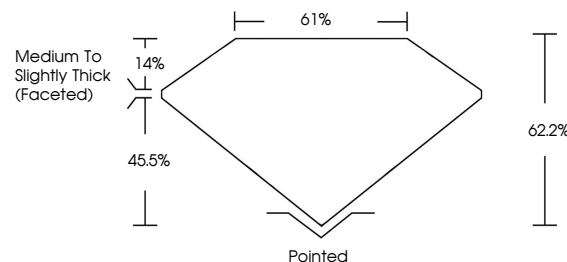

PROPORTIONS