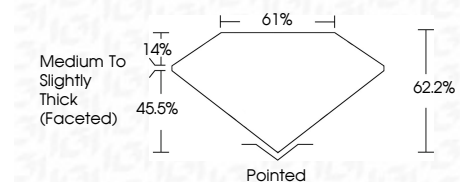

ELECTRONIC COPY

LG633424036
Report verification at igi.org

May 9, 2024
IGI Report Number **LG633424036**
Description **LABORATORY GROWN DIAMOND**
Shape and Cutting Style **OVAL BRILLIANT**
Measurements **10.50 X 7.56 X 4.70 MM**

GRADING RESULTS
Carat Weight **2.34 CARATS**
Color Grade **FANCY VIVID BLUE**
Clarity Grade **VS 2**

ADDITIONAL GRADING INFORMATION
Polish **EXCELLENT**
Symmetry **EXCELLENT**
Fluorescence **NONE**
Inscription(s) **IGI LG633424036**
Comments: This Laboratory Grown Diamond was created by Chemical Vapor Deposition (CVD) growth process. Indications of post-growth treatment.

May 9, 2024
IGI Report No **LG633424036**
OVAL BRILLIANT
Carat Weight **2.34 CARATS**
Color Grade **FANCY VIVID BLUE**
Clarity Grade **VS 2**
Depth **45.5%**
Table **14%**
Girdle **Medium to Slightly Thick (Faceted)**
Culet **Pointed**
Polish **EXCELLENT**
Symmetry **EXCELLENT**
Fluorescence **NONE**
Inscription(s) **IGI LG633424036**
Comments: This Laboratory Grown Diamond was created by Chemical Vapor Deposition (CVD) growth process. Indications of post-growth treatment.

May 9, 2024
IGI Report Number **LG633424036**
Description **LABORATORY GROWN DIAMOND**
Shape and Cutting Style **OVAL BRILLIANT**
Measurements **10.50 X 7.56 X 4.70 MM**

GRADING RESULTS
Carat Weight **2.34 CARATS**
Color Grade **FANCY VIVID BLUE**
Clarity Grade **VS 2**