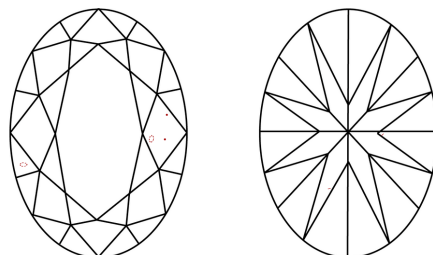

CLARITY CHARACTERISTICS

KEY TO SYMBOLS

Red symbols indicate internal characteristics.
Green symbols indicate external characteristics.