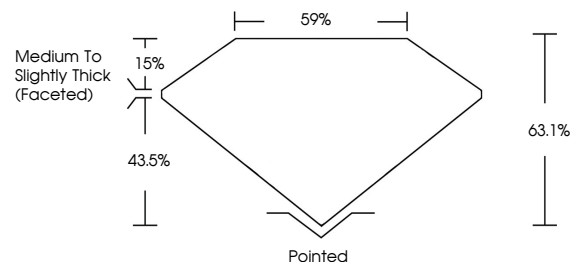

PROPORTIONS