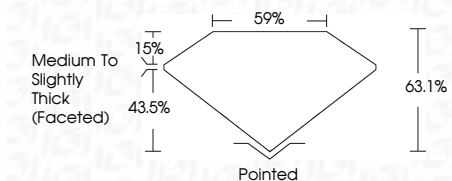

ELECTRONIC COPY

LG633424099
Report verification at igi.org

May 11, 2024
IGI Report Number **LG633424099**
Description **LABORATORY GROWN DIAMOND**
Shape and Cutting Style **OVAL BRILLIANT**
Measurements **11.81 X 7.99 X 5.04 MM**

GRADING RESULTS
Carat Weight **3.06 CARATS**
Color Grade **FANCY VIVID BLUE**
Clarity Grade **VS 1**

ADDITIONAL GRADING INFORMATION
Polish **EXCELLENT**
Symmetry **EXCELLENT**
Fluorescence **NONE**
Inscription(s) **IGI LG633424099**
Comments: This Laboratory Grown Diamond was created by Chemical Vapor Deposition (CVD) growth process. Indications of post-growth treatment.

May 11, 2024
IGI Report No **LG633424099**
OVAL BRILLIANT
Carat Weight **3.06 CARATS**
Color Grade **FANCY VIVID BLUE**
Clarity Grade **VS 1**
Depth **63.1%**
Table **15%**
Girdle **Medium to Slightly Thick (Faceted)**
Culet **Pointed**
Polish **EXCELLENT**
Symmetry **EXCELLENT**
Fluorescence **NONE**
Inscription(s) **IGI LG633424099**
Comments: This Laboratory Grown Diamond was created by Chemical Vapor Deposition (CVD) growth process. Indications of post-growth treatment.

LABORATORY GROWN DIAMOND REPORT

May 11, 2024
IGI Report Number **LG633424099**
Description **LABORATORY GROWN DIAMOND**
Shape and Cutting Style **OVAL BRILLIANT**
Measurements **11.81 X 7.99 X 5.04 MM**