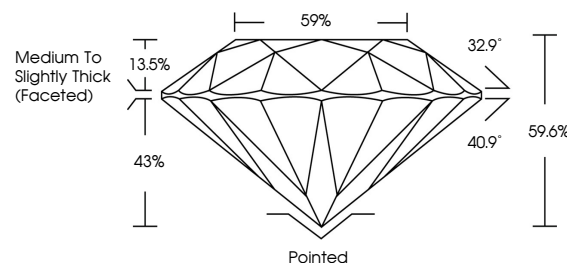

IGI

May 13, 2024
IGI Report No LG633424481
ROUND BRILLIANT
1.82 CARAT G
7.91 - 7.93 X 4.72 MM
Color Grade VS 1 IDEAL
Clarity Grade VS 1 IDEAL
Depth 59.6%
Table 59%
Girdle Medium To Slightly Thick (Faceted)
Culet Pointed
Polish EXCELLENT
Symmetry EXCELLENT
Fluorescence NONE
Inscriptions(s) IGI LG633424481
Comments: This Laboratory Grown Diamond was created by Chemical Vapor Deposition (CVD) growth process and may include post-growth treatment. Type IIa

LABORATORY GROWN DIAMOND REPORT

May 13, 2024
IGI Report Number LG633424481
Description LABORATORY GROWN DIAMOND
Shape and Cutting Style ROUND BRILLIANT
Measurements 7.91 - 7.93 X 4.72 MM

GRADING RESULTS

Carat Weight 1.82 CARAT
Color Grade G
Clarity Grade VS 1
Cut Grade IDEAL

ADDITIONAL GRADING INFORMATION

Polish EXCELLENT
Symmetry EXCELLENT
Fluorescence NONE
Inscription(s) LG633424481

Comments: This Laboratory Grown Diamond was created by Chemical Vapor Deposition (CVD) growth process and may include post-growth treatment. Type IIa

PROPORTIONS

Sample Image Used

CLARITY CHARACTERISTICS

KEY TO SYMBOLS

Red symbols indicate internal characteristics.
Green symbols indicate external characteristics.

COLOR

D E F G H I J Faint Very Light Light