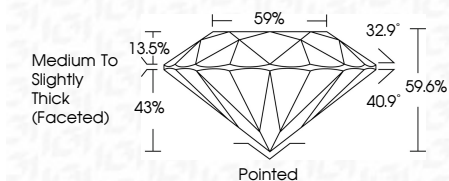

ELECTRONIC COPY

LG633424481
Report verification at igi.org

May 13, 2024
IGI Report Number LG633424481
Description LABORATORY GROWN DIAMOND
Shape and Cutting Style ROUND BRILLIANT
Measurements 7.91 - 7.93 X 4.72 MM

GRADING RESULTS

Carat Weight 1.82 CARAT
Color Grade G
Clarity Grade VS 1
Cut Grade IDEAL

ADDITIONAL GRADING INFORMATION

Polish EXCELLENT
Symmetry EXCELLENT
Fluorescence NONE
Inscription(s) LG633424481
Comments: This Laboratory Grown Diamond was created by Chemical Vapor Deposition (CVD) growth process and may include post-growth treatment. Type IIa

IGI

May 13, 2024
IGI Report No LG633424481
ROUND BRILLIANT
1.82 CARAT G
7.91 - 7.93 X 4.72 MM
Color Grade VS 1 IDEAL
Clarity Grade VS 1 IDEAL
Depth 59.6%
Table 59%
Girdle Medium To Slightly Thick (Faceted)
Culet Pointed
Polish EXCELLENT
Symmetry EXCELLENT
Fluorescence NONE
Inscriptions(s) IGI LG633424481
Comments: This Laboratory Grown Diamond was created by Chemical Vapor Deposition (CVD) growth process and may include post-growth treatment. Type IIa

LABORATORY GROWN DIAMOND REPORT

May 13, 2024
IGI Report Number LG633424481
Description LABORATORY GROWN DIAMOND
Shape and Cutting Style ROUND BRILLIANT
Measurements 7.91 - 7.93 X 4.72 MM

GRADING RESULTS