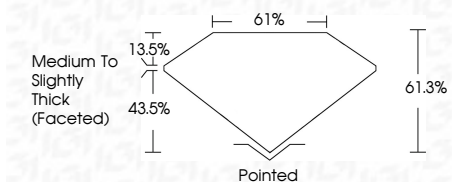

ELECTRONIC COPY

LG633424879
Report verification at igi.org

May 6, 2024
IGI Report Number **LG633424879**
Description **LABORATORY GROWN DIAMOND**
Shape and Cutting Style **OVAL BRILLIANT**
Measurements **9.93 X 7.39 X 4.53 MM**

GRADING RESULTS
Carat Weight **2.11 CARATS**
Color Grade **G**
Clarity Grade **VVS 2**

ADDITIONAL GRADING INFORMATION
Polish **EXCELLENT**
Symmetry **EXCELLENT**
Fluorescence **NONE**
Inscription(s) **IGI LG633424879**
Comments: This Laboratory Grown Diamond was created by Chemical Vapor Deposition (CVD) growth process and may include post-growth treatment. Type IIa

May 6, 2024
IGI Report No LG633424879
OVAL BRILLIANT
9.93 X 7.39 X 4.53 MM
2.11 CARATS
Color Grade **G**
Clarity Grade **VVS 2**
Depth **61.3%**
Table **13.5%**
Girdle **Medium to Slightly Thick (Faceted)**
Culet **Pointed**
Polish **EXCELLENT**
Symmetry **EXCELLENT**
Fluorescence **NONE**
Inscription(s) **IGI LG633424879**
Comments: This Laboratory Grown Diamond was created by Chemical Vapor Deposition (CVD) growth process and may include post-growth treatment. Type IIa

May 6, 2024
IGI Report Number **LG633424879**
Description **LABORATORY GROWN DIAMOND**
Shape and Cutting Style **OVAL BRILLIANT**
Measurements **9.93 X 7.39 X 4.53 MM**

GRADING RESULTS
Carat Weight **2.11 CARATS**
Color Grade **G**
Clarity Grade **VVS 2**