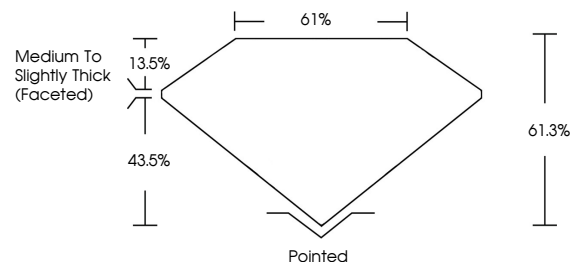

PROPORTIONS