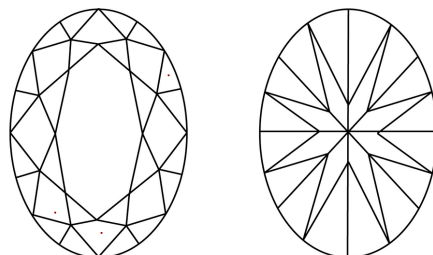

May 6, 2024
IGI Report No LG633424879
OVAL BRILLIANT
9.93 X 7.39 X 4.53 MM
2.11 CARATS
Color Grade **G**
Clarity Grade **VVS 2**
Depth **61.3%**
Table **13.5%**
Girdle **Medium to Slightly Thick (Faceted)**
Culet **Pointed**
Polish **EXCELLENT**
Symmetry **EXCELLENT**
Fluorescence **NONE**
Inscription(s) **IGI LG633424879**
Comments: This Laboratory Grown Diamond was created by Chemical Vapor Deposition (CVD) growth process and may include post-growth treatment. Type IIa

May 6, 2024
IGI Report Number **LG633424879**
Description **LABORATORY GROWN DIAMOND**
Shape and Cutting Style **OVAL BRILLIANT**
Measurements **9.93 X 7.39 X 4.53 MM**

GRADING RESULTS
Carat Weight **2.11 CARATS**
Color Grade **G**
Clarity Grade **VVS 2**

PROPORTIONS

CLARITY CHARACTERISTICS

KEY TO SYMBOLS

Red symbols indicate internal characteristics.
Green symbols indicate external characteristics.

Sample Image Used

COLOR

D E F G H I J Faint Very Light Light