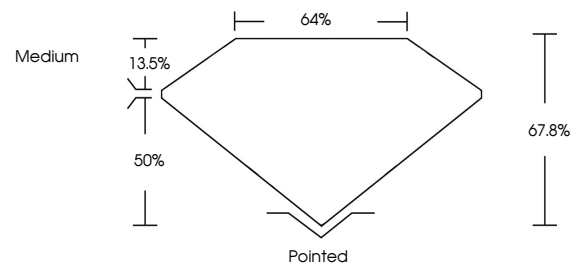

PROPORTIONS