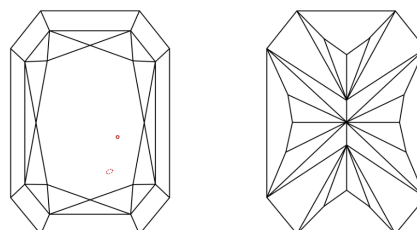

CLARITY CHARACTERISTICS

KEY TO SYMBOLS

Red symbols indicate internal characteristics.
Green symbols indicate external characteristics.

COLOR

D E F G H I J Faint Very Light Light

CLARITY

IF	VS¹⁻²	VS¹⁻²	SI¹⁻²	I¹⁻³
Internally Flawless	Very Very Slightly Included	Very Slightly Included	Slightly Included	Included