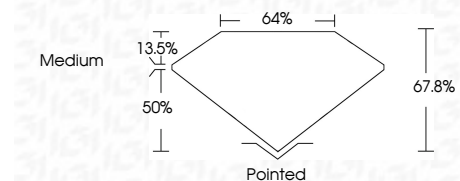

ELECTRONIC COPY

LG633425343
Report verification at igi.org

May 6, 2024
IGI Report Number **LG633425343**
Description **LABORATORY GROWN DIAMOND**
Shape and Cutting Style **CUT CORNERED
RECTANGULAR MODIFIED
BRILLIANT**

Measurements **7.01 X 5.06 X 3.43 MM**

GRADING RESULTS

Carat Weight **1.05 CARAT**
Color Grade **F**
Clarity Grade **VS 1**

ADDITIONAL GRADING INFORMATION

Polish **EXCELLENT**
Symmetry **EXCELLENT**
Fluorescence **NONE**
Inscription(s) **IGI LG633425343**

Comments: This Laboratory Grown Diamond was created by Chemical Vapor Deposition (CVD) growth process and may include post-growth treatment. Type IIa

May 6, 2024
IGI Report No. LG633425343
CUT CORNERED RECT. MODIFIED BRILLIANT
7.01 X 5.06 X 3.43 MM
Carat Weight 1.05 CARAT
Color Grade F
Clarity Grade VS 1
Depth 67.8%
Table 50%
Girdle Medium
Culet Pointed
Polish EXCELLENT
Symmetry EXCELLENT
Fluorescence NONE
Inscription(s) IGI LG633425343
Comments: This Laboratory Grown Diamond was created by Chemical Vapor Deposition (CVD) growth process and may include post-growth treatment. Type IIa

LABORATORY GROWN DIAMOND REPORT

May 6, 2024
IGI Report Number **LG633425343**
Description **LABORATORY GROWN DIAMOND**
Shape and Cutting Style **CUT CORNERED RECTANGULAR
MODIFIED BRILLIANT**
Measurements **7.01 X 5.06 X 3.43 MM**