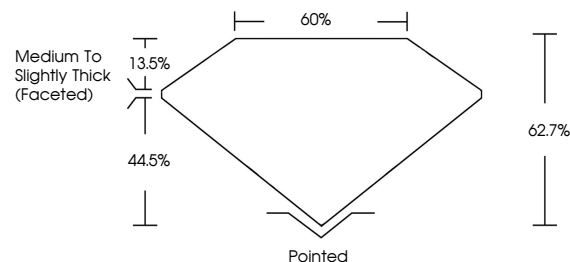

PROPORTIONS