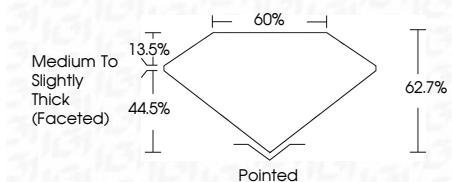

ELECTRONIC COPY

LG633425382
Report verification at igi.org

May 8, 2024
IGI Report Number **LG633425382**
Description **LABORATORY GROWN DIAMOND**
Shape and Cutting Style **OVAL BRILLIANT**
Measurements **10.19 X 6.81 X 4.27 MM**

GRADING RESULTS
Carat Weight **1.87 CARAT**
Color Grade **H**
Clarity Grade **VS 2**

ADDITIONAL GRADING INFORMATION
Polish **EXCELLENT**
Symmetry **EXCELLENT**
Fluorescence **NONE**
Inscription(s) **IGI LG633425382**
Comments: This Laboratory Grown Diamond was created by Chemical Vapor Deposition (CVD) growth process and may include post-growth treatment. Type IIa

May 8, 2024
IGI Report No LG633425382
OVAL BRILLIANT
10.19 X 6.81 X 4.27 MM
Carat Weight **1.87 CARAT**
Color Grade **H**
Clarity Grade **VS 2**
Depth **44.5%**
Table **13.5%**
Girdle **Medium to Slightly Thick (Faceted)**
Culet **Pointed**
Polish **EXCELLENT**
Symmetry **EXCELLENT**
Fluorescence **NONE**
Inscription(s) **IGI LG633425382**
Comments: This Laboratory Grown Diamond was created by Chemical Vapor Deposition (CVD) growth process and may include post-growth treatment. Type IIa

May 8, 2024
IGI Report Number **LG633425382**
Description **LABORATORY GROWN DIAMOND**
Shape and Cutting Style **OVAL BRILLIANT**
Measurements **10.19 X 6.81 X 4.27 MM**

GRADING RESULTS
Carat Weight **1.87 CARAT**
Color Grade **H**
Clarity Grade **VS 2**