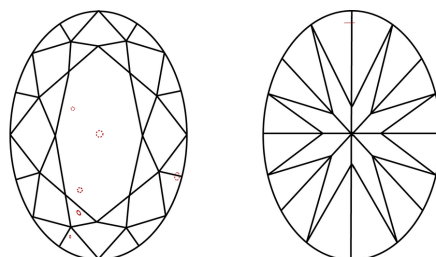

May 8, 2024
IGI Report Number **LG633425382**
Description **LABORATORY GROWN DIAMOND**
Shape and Cutting Style **OVAL BRILLIANT**
Measurements **10.19 X 6.81 X 4.27 MM**

GRADING RESULTS
Carat Weight **1.87 CARAT**
Color Grade **H**
Clarity Grade **VS 2**

PROPORTIONS

CLARITY CHARACTERISTICS

KEY TO SYMBOLS

Red symbols indicate internal characteristics.
Green symbols indicate external characteristics.

Sample Image Used

COLOR

D E F G H I J Faint Very Light Light