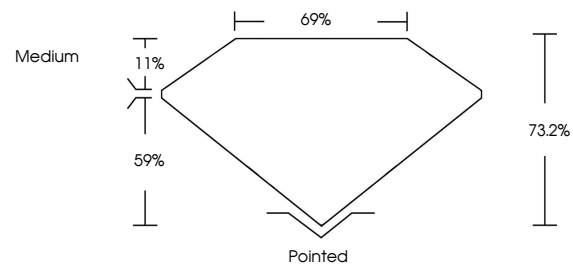

PROPORTIONS