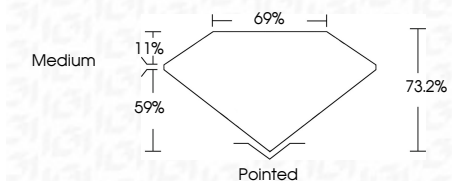

ELECTRONIC COPY

LG633425399
Report verification at igi.org

May 8, 2024

IGI Report Number **LG633425399**

Description **LABORATORY GROWN DIAMOND**

Shape and Cutting Style **PRINCESS CUT**

Measurements **6.88 X 6.67 X 4.88 MM**

GRADING RESULTS

Carat Weight **1.98 CARAT**

Color Grade **D**

Clarity Grade **VS 1**

ADDITIONAL GRADING INFORMATION

Polish **EXCELLENT**

Symmetry **EXCELLENT**

Fluorescence **NONE**

Inscription(s) **IGI LG633425399**

Comments: This Laboratory Grown Diamond was created by Chemical Vapor Deposition (CVD) growth process and may include post-growth treatment. Type IIa

IGI

May 8, 2024
IGI Report No. LG633425399
PRINCESS CUT
6.88 X 6.67 X 4.88 MM
Carat Weight **1.98 CARAT**
Color Grade **D**
Clarity Grade **VS 1**
Depth **59%**
Table **11%**
Girdle **Medium**
Culet **Pointed**
Polish **EXCELLENT**
Symmetry **EXCELLENT**
Fluorescence **NONE**
Inscription(s) **IGI LG633425399**

Comments: This Laboratory Grown Diamond was created by Chemical Vapor Deposition (CVD) growth process and may include post-growth treatment. Type IIa

May 8, 2024
IGI Report Number **LG633425399**
Description **LABORATORY GROWN DIAMOND**
Shape and Cutting Style **PRINCESS CUT**
Measurements **6.88 X 6.67 X 4.88 MM**