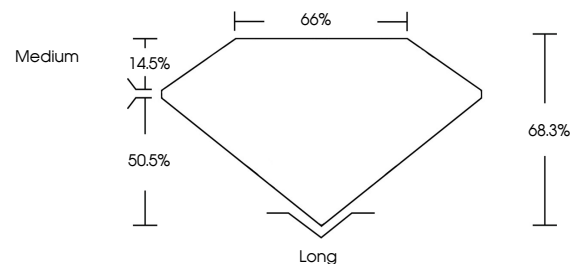

PROPORTIONS