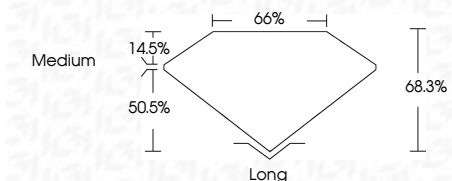

ELECTRONIC COPY

LG633425579
Report verification at igi.org

May 6, 2024
IGI Report Number **LG633425579**
Description **LABORATORY GROWN DIAMOND**
Shape and Cutting Style **EMERALD CUT**
Measurements **9.32 X 6.34 X 4.33 MM**

GRADING RESULTS

Carat Weight **2.52 CARATS**
Color Grade **G**
Clarity Grade **VVS 2**

ADDITIONAL GRADING INFORMATION

Polish **EXCELLENT**
Symmetry **EXCELLENT**
Fluorescence **NONE**
Inscription(s) **IGI LG633425579**
Comments: This Laboratory Grown Diamond was created by Chemical Vapor Deposition (CVD) growth process and may include post-growth treatment. Type IIa

IGI

May 6, 2024
IGI Report No. LG633425579
EMERALD CUT
9.32 X 6.34 X 4.33 MM
Carat Weight **2.52 CARATS**
Color Grade **G**
Clarity Grade **VVS 2**
Depth **68.3%**
Table **66%**
Girdle **Medium**
Culet **Long**
Polish **EXCELLENT**
Symmetry **EXCELLENT**
Fluorescence **NONE**
Inscription(s) **IGI LG633425579**

GRADING RESULTS

Carat Weight **2.52 CARATS**
Color Grade **G**
Clarity Grade **VVS 2**

ADDITIONAL GRADING INFORMATION

Polish **EXCELLENT**
Symmetry **EXCELLENT**
Fluorescence **NONE**
Inscription(s) **IGI LG633425579**