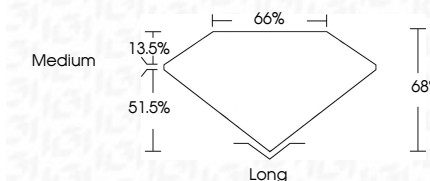

ELECTRONIC COPY

LG633425583
Report verification at igi.org

May 6, 2024

IGI Report Number **LG633425583**

Description **LABORATORY GROWN DIAMOND**

Shape and Cutting Style **EMERALD CUT**

Measurements **6.73 X 4.75 X 3.23 MM**

GRADING RESULTS

Carat Weight **1.00 CARAT**

Color Grade **E**

Clarity Grade **VVS 2**

ADDITIONAL GRADING INFORMATION

Polish **EXCELLENT**

Symmetry **EXCELLENT**

Fluorescence **NONE**

Inscription(s) **IGI LG633425583**

Comments: This Laboratory Grown Diamond was created by Chemical Vapor Deposition (CVD) growth process and may include post-growth treatment. Type IIa

IGI

May 6, 2024
IGI Report No. LG633425583
EMERALD CUT
6.73 X 4.75 X 3.23 MM
1.00 CARAT
Color Grade **E**
Clarity Grade **VVS 2**
Depth **68%**
Table **51.5%**
Girdle **Medium**
Culet **Long**
Polish **EXCELLENT**
Symmetry **EXCELLENT**
Fluorescence **NONE**
Inscription(s) **IGI LG633425583**

Description **LABORATORY GROWN DIAMOND**

Shape and Cutting Style **EMERALD CUT**

Measurements **6.73 X 4.75 X 3.23 MM**

GRADING RESULTS

Carat Weight **1.00 CARAT**

Color Grade **E**

Clarity Grade **VVS 2**

ADDITIONAL GRADING INFORMATION