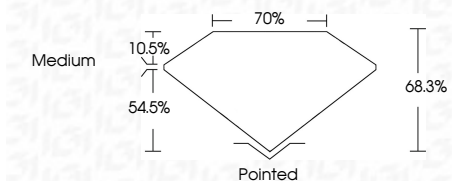

ELECTRONIC COPY

LG633425938
Report verification at igi.org

May 14, 2024
IGI Report Number **LG633425938**
Description **LABORATORY GROWN DIAMOND**
Shape and Cutting Style **PRINCESS CUT**
Measurements **7.59 X 7.48 X 5.11 MM**

GRADING RESULTS

Carat Weight **2.48 CARATS**
Color Grade **F**
Clarity Grade **VS 1**

ADDITIONAL GRADING INFORMATION

Polish **EXCELLENT**
Symmetry **EXCELLENT**
Fluorescence **NONE**
Inscription(s) **IGI LG633425938**
Comments: This Laboratory Grown Diamond was created by Chemical Vapor Deposition (CVD) growth process and may include post-growth treatment. Type IIa

IGI

May 14, 2024
IGI Report No. LG633425938
PRINCESS CUT
7.59 X 7.48 X 5.11 MM
Carat Weight **2.48 CARATS**
Color Grade **F**
Clarity Grade **VS 1**
Depth **68.3%**
Table **10.5%**
Girdle **Medium**
Culet **Pointed**
Polish **EXCELLENT**
Symmetry **EXCELLENT**
Fluorescence **NONE**
Inscription(s) **IGI LG633425938**

GRADING RESULTS

Carat Weight **2.48 CARATS**
Color Grade **F**
Clarity Grade **VS 1**

ADDITIONAL GRADING INFORMATION

Polish **EXCELLENT**
Symmetry **EXCELLENT**
Fluorescence **NONE**
Inscription(s) **IGI LG633425938**