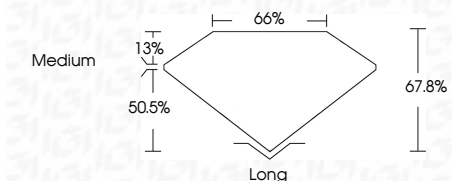

ELECTRONIC COPY

LG633426029
Report verification at igi.org

May 14, 2024
IGI Report Number **LG633426029**
Description **LABORATORY GROWN DIAMOND**
Shape and Cutting Style **EMERALD CUT**
Measurements **8.57 X 5.97 X 4.05 MM**

GRADING RESULTS

Carat Weight **2.06 CARATS**
Color Grade **F**
Clarity Grade **VS 1**

ADDITIONAL GRADING INFORMATION

Polish **EXCELLENT**
Symmetry **EXCELLENT**
Fluorescence **NONE**
Inscription(s) **IGI LG633426029**
Comments: This Laboratory Grown Diamond was created by Chemical Vapor Deposition (CVD) growth process and may include post-growth treatment. Type IIa

IGI

May 14, 2024
IGI Report No. **LG633426029**
EMERALD CUT
8.57 X 5.97 X 4.05 MM
Carat Weight **2.06 CARATS**
Color Grade **F**
Clarity Grade **VS 1**
Depth **67.8%**
Table **50.5%**
Girdle **Medium**
Culet **Long**
Polish **EXCELLENT**
Symmetry **EXCELLENT**
Fluorescence **NONE**
Inscription(s) **IGI LG633426029**

GRADING RESULTS

Carat Weight **2.06 CARATS**
Color Grade **F**
Clarity Grade **VS 1**

ADDITIONAL GRADING INFORMATION

Polish **EXCELLENT**
Symmetry **EXCELLENT**
Fluorescence **NONE**
Inscription(s) **IGI LG633426029**