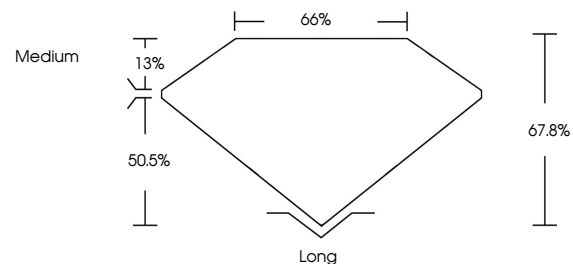

PROPORTIONS