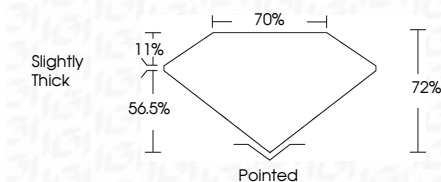

ELECTRONIC COPY

LG633426167
Report verification at igi.org

May 15, 2024
IGI Report Number **LG633426167**
Description **LABORATORY GROWN DIAMOND**
Shape and Cutting Style **PRINCESS CUT**
Measurements **7.64 X 7.51 X 5.41 MM**

GRADING RESULTS

Carat Weight **2.71 CARATS**
Color Grade **H**
Clarity Grade **VS 1**

ADDITIONAL GRADING INFORMATION

Polish **EXCELLENT**
Symmetry **EXCELLENT**
Fluorescence **NONE**

Inscription(s) **IGI LG633426167**

Comments: This Laboratory Grown Diamond was created by Chemical Vapor Deposition (CVD) growth process and may include post-growth treatment. Type IIa

IGI

May 15, 2024
IGI Report No. LG633426167
PRINCESS CUT
7.64 X 7.51 X 5.41 MM
2.71 CARATS
Color Grade **H**
Clarity Grade **VS 1**
Depth **72%**
Table **70%**
Girdle **Slightly Thick**
Culet **Pointed**
Polish **EXCELLENT**
Symmetry **EXCELLENT**
Fluorescence **NONE**
Inscription(s) **IGI LG633426167**