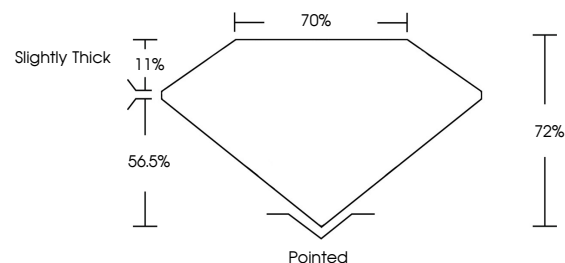

PROPORTIONS