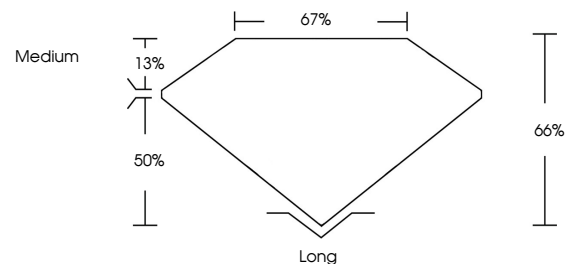

PROPORTIONS