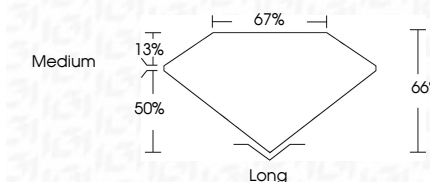

ELECTRONIC COPY

LG633426226
Report verification at igi.org

May 14, 2024
IGI Report Number **LG633426226**
Description **LABORATORY GROWN DIAMOND**
Shape and Cutting Style **EMERALD CUT**
Measurements **8.78 X 6.09 X 4.02 MM**

GRADING RESULTS

Carat Weight **2.11 CARATS**
Color Grade **G**
Clarity Grade **VS 1**

ADDITIONAL GRADING INFORMATION

Polish **EXCELLENT**
Symmetry **EXCELLENT**
Fluorescence **NONE**
Inscription(s) **IGI LG633426226**
Comments: This Laboratory Grown Diamond was created by Chemical Vapor Deposition (CVD) growth process and may include post-growth treatment. Type IIa

IGI

May 14, 2024
IGI Report No. LG633426226
EMERALD CUT
8.78 X 6.09 X 4.02 MM
Carat Weight **2.11 CARATS**
Color Grade **G**
Clarity Grade **VS 1**
Depth **66%**
Table **67%**
Girdle **Medium**
Culet **Long**
Polish **EXCELLENT**
Symmetry **EXCELLENT**
Fluorescence **NONE**
Inscription(s) **IGI LG633426226**

Comments: This Laboratory Grown Diamond was created by Chemical Vapor Deposition (CVD) growth process and may include post-growth treatment. Type IIa

LABORATORY GROWN DIAMOND REPORT

May 14, 2024
IGI Report Number **LG633426226**
Description **LABORATORY GROWN DIAMOND**
Shape and Cutting Style **EMERALD CUT**
Measurements **8.78 X 6.09 X 4.02 MM**