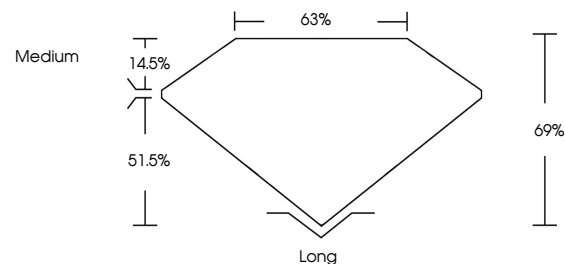

PROPORTIONS