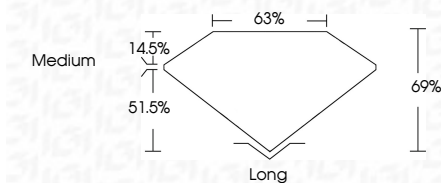

ELECTRONIC COPY

LG633426274
Report verification at igi.org

May 14, 2024
IGI Report Number **LG633426274**
Description **LABORATORY GROWN DIAMOND**
Shape and Cutting Style **EMERALD CUT**
Measurements **8.14 X 6.04 X 4.17 MM**

GRADING RESULTS

Carat Weight **1.98 CARAT**
Color Grade **D**
Clarity Grade **VS 1**

ADDITIONAL GRADING INFORMATION

Polish **EXCELLENT**
Symmetry **EXCELLENT**
Fluorescence **NONE**
Inscription(s) **IGI LG633426274**

Comments: This Laboratory Grown Diamond was created by Chemical Vapor Deposition (CVD) growth process and may include post-growth treatment. Type IIa

IGI

May 14, 2024
IGI Report No. LG633426274
EMERALD CUT
8.14 X 6.04 X 4.17 MM
Carat Weight **1.98 CARAT**
Color Grade **D**
Clarity Grade **VS 1**
Depth **69%**
Table **14.5%**
Girdle **Medium**
Culet **Long**
Polish **EXCELLENT**
Symmetry **EXCELLENT**
Fluorescence **NONE**
Inscription(s) **IGI LG633426274**