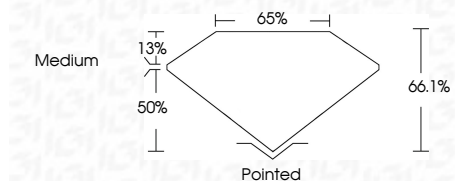

ELECTRONIC COPY

LG633426676
Report verification at igi.org

May 14, 2024
IGI Report Number **LG633426676**
Description **LABORATORY GROWN DIAMOND**
Shape and Cutting Style **SQUARE EMERALD CUT**
Measurements **6.92 X 6.90 X 4.56 MM**

GRADING RESULTS
Carat Weight **1.93 CARAT**
Color Grade **F**
Clarity Grade **VS 2**

ADDITIONAL GRADING INFORMATION
Polish **EXCELLENT**
Symmetry **EXCELLENT**
Fluorescence **NONE**
Inscription(s) **IGI LG633426676**
Comments: This Laboratory Grown Diamond was created by Chemical Vapor Deposition (CVD) growth process and may include post-growth treatment. Type IIa

May 14, 2024
IGI Report No LG633426676
SQUARE EMERALD CUT
6.92 X 6.90 X 4.56 MM
1.93 CARAT
Color Grade **F**
Clarity Grade **VS 2**
Depth **66.1%**
Table **50%**
Girdle **Medium**
Culet **Pointed**
Polish **EXCELLENT**
Symmetry **EXCELLENT**
Fluorescence **NONE**
Inscription(s) **IGI LG633426676**
Comments: This Laboratory Grown Diamond was created by Chemical Vapor Deposition (CVD) growth process and may include post-growth treatment. Type IIa

May 14, 2024
IGI Report Number **LG633426676**
Description **LABORATORY GROWN DIAMOND**
Shape and Cutting Style **SQUARE EMERALD CUT**
Measurements **6.92 X 6.90 X 4.56 MM**

GRADING RESULTS
Carat Weight **1.93 CARAT**
Color Grade **F**
Clarity Grade **VS 2**