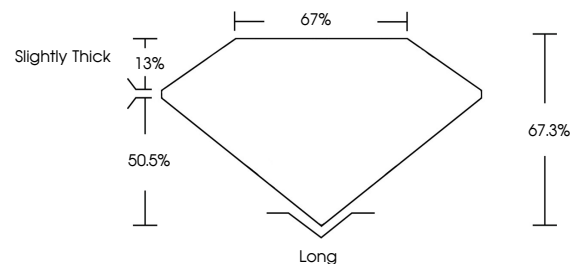

PROPORTIONS