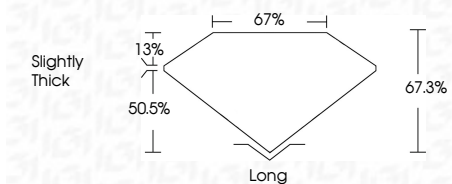

ELECTRONIC COPY

LG633426717
Report verification at igi.org

May 14, 2024
IGI Report Number **LG633426717**
Description **LABORATORY GROWN DIAMOND**
Shape and Cutting Style **EMERALD CUT**
Measurements **8.50 X 6.18 X 4.16 MM**

GRADING RESULTS

Carat Weight **2.13 CARATS**
Color Grade **D**
Clarity Grade **VS 2**

ADDITIONAL GRADING INFORMATION

Polish **EXCELLENT**
Symmetry **EXCELLENT**
Fluorescence **NONE**
Inscription(s) **IGI LG633426717**
Comments: This Laboratory Grown Diamond was created by Chemical Vapor Deposition (CVD) growth process and may include post-growth treatment. Type IIa

IGI

May 14, 2024
IGI Report No. LG633426717
EMERALD CUT
8.50 X 6.18 X 4.16 MM
Carat Weight **2.13 CARATS**
Color Grade **D**
Clarity Grade **VS 2**
Depth **50.5%**
Table **13%**
Girdle **67%**
Culet **Slightly Thick**
Polish **EXCELLENT**
Symmetry **EXCELLENT**
Fluorescence **NONE**
Inscription(s) **IGI LG633426717**

Comments: This Laboratory Grown Diamond was created by Chemical Vapor Deposition (CVD) growth process and may include post-growth treatment. Type IIa

LABORATORY GROWN DIAMOND REPORT

May 14, 2024
IGI Report Number **LG633426717**
Description **LABORATORY GROWN DIAMOND**
Shape and Cutting Style **EMERALD CUT**
Measurements **8.50 X 6.18 X 4.16 MM**