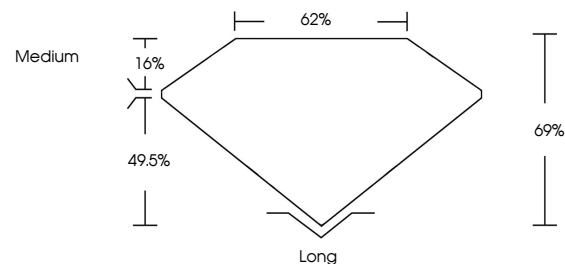

PROPORTIONS