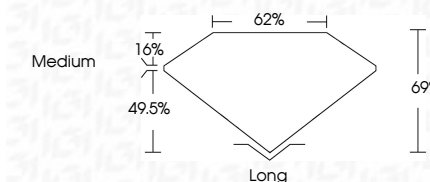

ELECTRONIC COPY

LG633426763
Report verification at igi.org

May 16, 2024
IGI Report Number **LG633426763**
Description **LABORATORY GROWN DIAMOND**
Shape and Cutting Style **EMERALD CUT**
Measurements **8.41 X 5.90 X 4.07 MM**

GRADING RESULTS

Carat Weight **1.97 CARAT**
Color Grade **F**
Clarity Grade **VS 2**

ADDITIONAL GRADING INFORMATION

Polish **EXCELLENT**
Symmetry **EXCELLENT**
Fluorescence **NONE**
Inscription(s) **IGI LG633426763**

Comments: This Laboratory Grown Diamond was created by Chemical Vapor Deposition (CVD) growth process and may include post-growth treatment. Type IIa

IGI

May 16, 2024
IGI Report No. LG633426763
EMERALD CUT
8.41 X 5.90 X 4.07 MM
Carat Weight **1.97 CARAT**
Color Grade **F**
Clarity Grade **VS 2**
Depth **49%**
Table **16%**
Girdle **Medium**
Culet **Long**
Polish **EXCELLENT**
Symmetry **EXCELLENT**
Fluorescence **NONE**
Inscription(s) **IGI LG633426763**

Comments: This Laboratory Grown Diamond was created by Chemical Vapor Deposition (CVD) growth process and may include post-growth treatment. Type IIa

LABORATORY GROWN DIAMOND REPORT

May 16, 2024
IGI Report Number **LG633426763**
Description **LABORATORY GROWN DIAMOND**
Shape and Cutting Style **EMERALD CUT**
Measurements **8.41 X 5.90 X 4.07 MM**