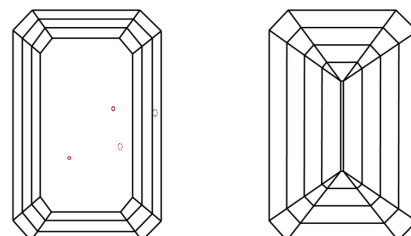

CLARITY CHARACTERISTICS

KEY TO SYMBOLS

Red symbols indicate internal characteristics.
Green symbols indicate external characteristics.

COLOR

D E F G H I J Faint Very Light Light

CLARITY

IF	VS¹⁻²	VS¹⁻²	SI¹⁻²	I¹⁻³
Internally Flawless	Very Very Slightly Included	Very Slightly Included	Slightly Included	Included