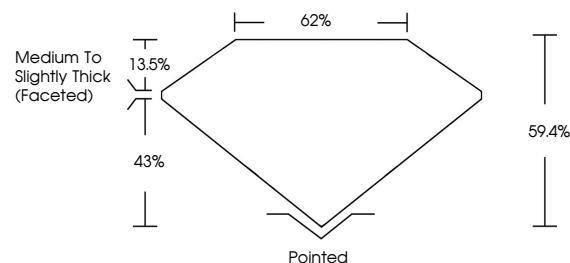

PROPORTIONS