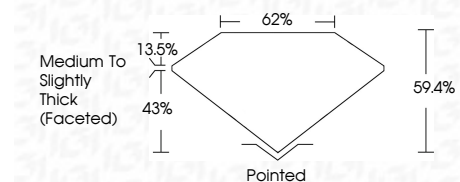

ELECTRONIC COPY

LG633426823
Report verification at igi.org

May 21, 2024
IGI Report Number **LG633426823**
Description **LABORATORY GROWN DIAMOND**
Shape and Cutting Style **OVAL BRILLIANT**
Measurements **9.18 X 6.51 X 3.87 MM**

GRADING RESULTS
Carat Weight **1.44 CARAT**
Color Grade **F**
Clarity Grade **VVS 2**

ADDITIONAL GRADING INFORMATION
Polish **EXCELLENT**
Symmetry **EXCELLENT**
Fluorescence **NONE**
Inscription(s) **IGI LG633426823**
Comments: This Laboratory Grown Diamond was created by Chemical Vapor Deposition (CVD) growth process and may include post-growth treatment. Type IIa

May 21, 2024
IGI Report No LG633426823
OVAL BRILLIANT
9.18 X 6.51 X 3.87 MM
Carat Weight **1.44 CARAT**
Color Grade **F**
Clarity Grade **VVS 2**
Depth **59.4%**
Table **43%**
Girdle **Medium to Slightly Thick (Faceted)**
Culet **Pointed**
Polish **EXCELLENT**
Symmetry **EXCELLENT**
Fluorescence **NONE**
Inscription(s) **IGI LG633426823**
Comments: This Laboratory Grown Diamond was created by Chemical Vapor Deposition (CVD) growth process and may include post-growth treatment. Type IIa

LABORATORY GROWN DIAMOND REPORT

May 21, 2024
IGI Report Number **LG633426823**
Description **LABORATORY GROWN DIAMOND**
Shape and Cutting Style **OVAL BRILLIANT**
Measurements **9.18 X 6.51 X 3.87 MM**