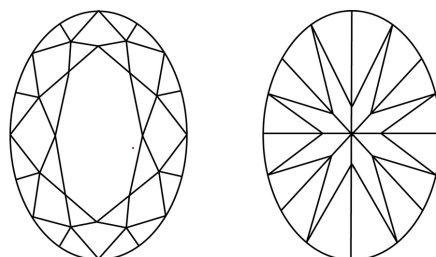

CLARITY CHARACTERISTICS

KEY TO SYMBOLS

Red symbols indicate internal characteristics.
Green symbols indicate external characteristics.