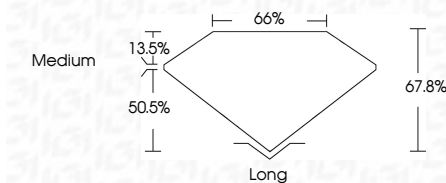

ELECTRONIC COPY

LG633427018
Report verification at igi.org

May 14, 2024
IGI Report Number **LG633427018**
Description **LABORATORY GROWN DIAMOND**
Shape and Cutting Style **EMERALD CUT**
Measurements **7.90 X 5.75 X 3.90 MM**

GRADING RESULTS

Carat Weight **1.74 CARAT**
Color Grade **E**
Clarity Grade **VS 1**

ADDITIONAL GRADING INFORMATION

Polish **EXCELLENT**
Symmetry **EXCELLENT**
Fluorescence **NONE**
Inscription(s) **IGI LG633427018**

Comments: This Laboratory Grown Diamond was created by Chemical Vapor Deposition (CVD) growth process and may include post-growth treatment. Type IIa

IGI

May 14, 2024
IGI Report No. LG633427018
EMERALD CUT
7.90 X 5.75 X 3.90 MM
Carat Weight **1.74 CARAT**
Color Grade **E**
Clarity Grade **VS 1**
Depth **67.8%**
Table **66%**
Girdle **Medium**
Culet **Long**
Polish **EXCELLENT**
Symmetry **EXCELLENT**
Fluorescence **NONE**
Inscription(s) **IGI LG633427018**