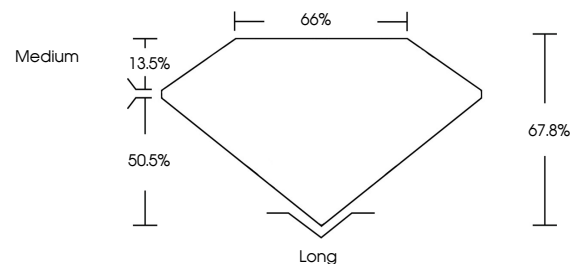

PROPORTIONS