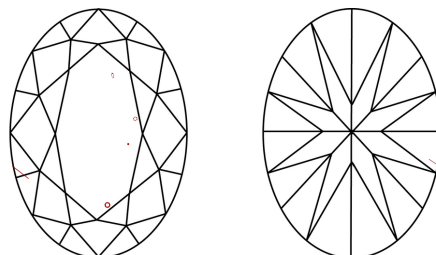

CLARITY CHARACTERISTICS

KEY TO SYMBOLS

Red symbols indicate internal characteristics.
Green symbols indicate external characteristics.

COLOR

D E F G H I J Faint Very Light Light

CLARITY

IF	VS¹⁻²	VS¹⁻²	SI¹⁻²	I¹⁻³
Internally Flawless	Very Very Slightly Included	Very Slightly Included	Slightly Included	Included