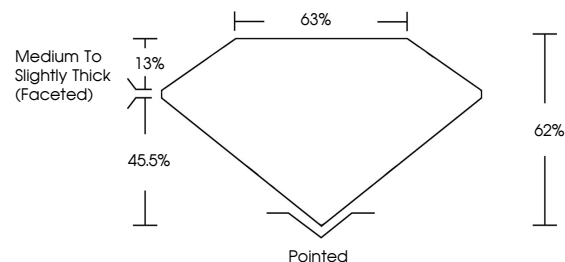

PROPORTIONS