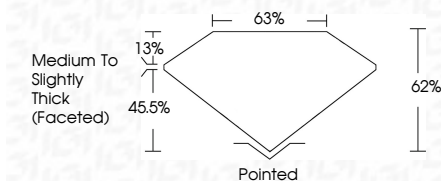

ELECTRONIC COPY

LG633427161
Report verification at igi.org

May 14, 2024
IGI Report Number **LG633427161**
Description **LABORATORY GROWN DIAMOND**
Shape and Cutting Style **OVAL BRILLIANT**
Measurements **11.75 X 7.85 X 4.87 MM**

GRADING RESULTS

Carat Weight **2.83 CARATS**
Color Grade **F**
Clarity Grade **VS 2**

ADDITIONAL GRADING INFORMATION

Polish **EXCELLENT**
Symmetry **EXCELLENT**
Fluorescence **NONE**
Inscription(s) **IGI LG633427161**
Comments: This Laboratory Grown Diamond was created by Chemical Vapor Deposition (CVD) growth process and may include post-growth treatment. Type IIa

IGI

May 14, 2024
IGI Report No LG633427161
OVAL BRILLIANT
11.75 X 7.85 X 4.87 MM
2.83 CARATS
Color Grade **F**
Clarity Grade **VS 2**
Depth **45.5%**
Table **63%**
Girdle **Medium to Slightly Thick (Faceted)**
Culet **Pointed**
Polish **EXCELLENT**
Symmetry **EXCELLENT**
Fluorescence **NONE**
Inscription(s) **IGI LG633427161**

GRADING RESULTS

Carat Weight **2.83 CARATS**
Color Grade **F**
Clarity Grade **VS 2**

ADDITIONAL GRADING INFORMATION

Polish **EXCELLENT**
Symmetry **EXCELLENT**
Fluorescence **NONE**
Inscription(s) **IGI LG633427161**