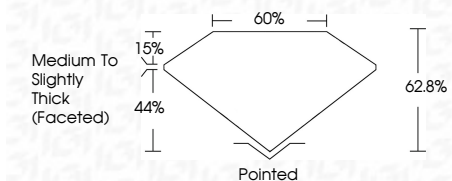

ELECTRONIC COPY

LG633427169
Report verification at igi.org

May 15, 2024
IGI Report Number **LG633427169**
Description **LABORATORY GROWN DIAMOND**
Shape and Cutting Style **OVAL BRILLIANT**
Measurements **9.84 X 6.89 X 4.33 MM**

GRADING RESULTS
Carat Weight **1.88 CARAT**
Color Grade **D**
Clarity Grade **VS 1**

ADDITIONAL GRADING INFORMATION
Polish **EXCELLENT**
Symmetry **EXCELLENT**
Fluorescence **NONE**
Inscription(s) **IGI LG633427169**
Comments: This Laboratory Grown Diamond was created by Chemical Vapor Deposition (CVD) growth process and may include post-growth treatment. Type IIa

May 15, 2024
IGI Report No LG633427169
OVAL BRILLIANT
Carat Weight **1.88 CARAT**
Color Grade **D**
Clarity Grade **VS 1**
Depth **62.8%**
Table **60%**
Girdle **Medium to Slightly Thick (Faceted)**
Culet **Pointed**
Polish **EXCELLENT**
Symmetry **EXCELLENT**
Fluorescence **NONE**
Inscription(s) **IGI LG633427169**
Comments: This Laboratory Grown Diamond was created by Chemical Vapor Deposition (CVD) growth process and may include post-growth treatment. Type IIa

LABORATORY GROWN DIAMOND REPORT

May 15, 2024
IGI Report Number **LG633427169**
Description **LABORATORY GROWN DIAMOND**
Shape and Cutting Style **OVAL BRILLIANT**
Measurements **9.84 X 6.89 X 4.33 MM**