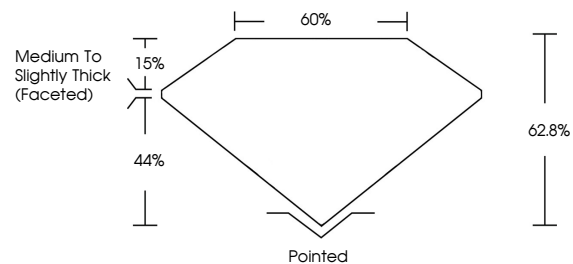

PROPORTIONS