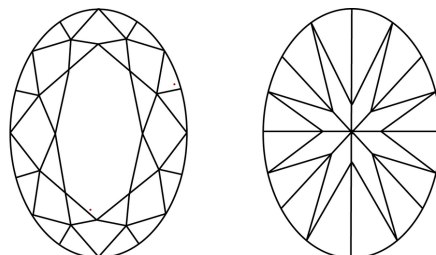

CLARITY CHARACTERISTICS

KEY TO SYMBOLS

Red symbols indicate internal characteristics.
Green symbols indicate external characteristics.