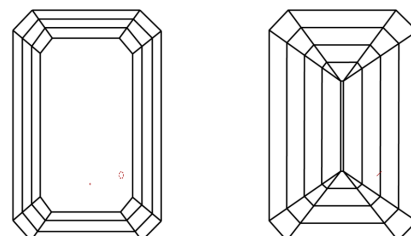

CLARITY CHARACTERISTICS

KEY TO SYMBOLS

Red symbols indicate internal characteristics.
Green symbols indicate external characteristics.

COLOR

D E F G H I J Faint Very Light Light

CLARITY

IF	VS¹⁻²	VS¹⁻²	SI¹⁻²	I¹⁻³
Internally Flawless	Very Very Slightly Included	Very Slightly Included	Slightly Included	Included