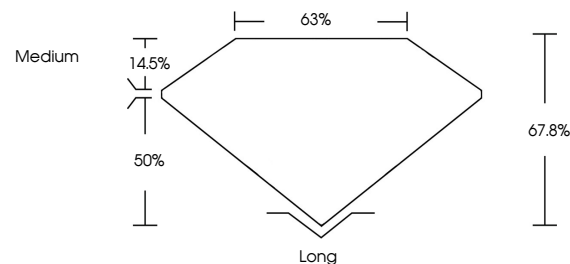

PROPORTIONS