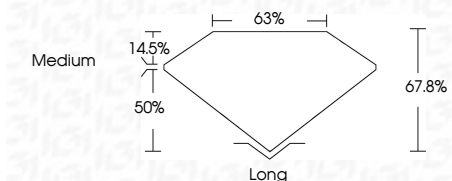

ELECTRONIC COPY

LG633427200
Report verification at igi.org

May 14, 2024
IGI Report Number **LG633427200**
Description **LABORATORY GROWN DIAMOND**
Shape and Cutting Style **EMERALD CUT**
Measurements **8.30 X 5.56 X 3.77 MM**

GRADING RESULTS

Carat Weight **1.73 CARAT**
Color Grade **E**
Clarity Grade **VS 1**

ADDITIONAL GRADING INFORMATION

Polish **EXCELLENT**
Symmetry **EXCELLENT**
Fluorescence **NONE**
Inscription(s) **IGI LG633427200**
Comments: This Laboratory Grown Diamond was created by Chemical Vapor Deposition (CVD) growth process and may include post-growth treatment. Type IIa

IGI

May 14, 2024
IGI Report No. LG633427200
EMERALD CUT
8.30 X 5.56 X 3.77 MM
Carat Weight **1.73 CARAT**
Color Grade **E**
Clarity Grade **VS 1**
Depth **67.8%**
Table **63%**
Girdle **Medium**
Culet **Long**
Polish **EXCELLENT**
Symmetry **EXCELLENT**
Fluorescence **NONE**
Inscription(s) **IGI LG633427200**

Comments: This Laboratory Grown Diamond was created by Chemical Vapor Deposition (CVD) growth process and may include post-growth treatment. Type IIa

LABORATORY GROWN DIAMOND REPORT

May 14, 2024
IGI Report Number **LG633427200**
Description **LABORATORY GROWN DIAMOND**
Shape and Cutting Style **EMERALD CUT**
Measurements **8.30 X 5.56 X 3.77 MM**