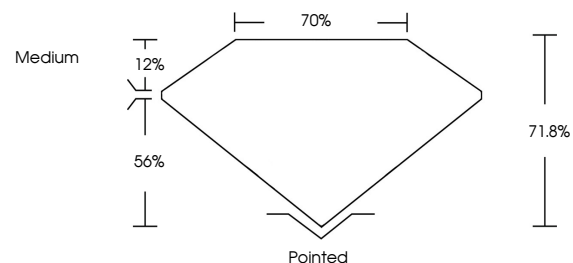

May 17, 2024
IGI Report No. LG633427242
PRINCESS CUT
6.57 X 6.50 X 4.67 MM
Carat Weight **1.78 CARAT**
Color Grade **H**
Clarity Grade **VS 2**
Depth **71.8%**
Table **70%**
Girdle **Medium**
Culet **Pointed**
Polish **EXCELLENT**
Symmetry **EXCELLENT**
Fluorescence **NONE**
Inscription(s) **IGI LG633427242**
Comments: This Laboratory Grown Diamond was created by Chemical Vapor Deposition (CVD) growth process and may include post-growth treatment. Type IIa

LABORATORY GROWN DIAMOND REPORT

May 17, 2024
IGI Report Number **LG633427242**
Description **LABORATORY GROWN DIAMOND**
Shape and Cutting Style **PRINCESS CUT**
Measurements **6.57 X 6.50 X 4.67 MM**

GRADING RESULTS
Carat Weight **1.78 CARAT**
Color Grade **H**
Clarity Grade **VS 2**

PROPORTIONS

CLARITY CHARACTERISTICS

KEY TO SYMBOLS

Red symbols indicate internal characteristics.
Green symbols indicate external characteristics.

Sample Image Used

COLOR

D E F G H I J Faint Very Light Light