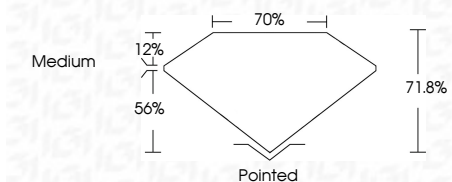

ELECTRONIC COPY

LG633427242
Report verification at igi.org

May 17, 2024
IGI Report Number **LG633427242**
Description **LABORATORY GROWN DIAMOND**
Shape and Cutting Style **PRINCESS CUT**
Measurements **6.57 X 6.50 X 4.67 MM**

GRADING RESULTS
Carat Weight **1.78 CARAT**
Color Grade **H**
Clarity Grade **VS 2**

ADDITIONAL GRADING INFORMATION
Polish **EXCELLENT**
Symmetry **EXCELLENT**
Fluorescence **NONE**
Inscription(s) **IGI LG633427242**
Comments: This Laboratory Grown Diamond was created by Chemical Vapor Deposition (CVD) growth process and may include post-growth treatment. Type IIa

May 17, 2024
IGI Report No. LG633427242
PRINCESS CUT
6.57 X 6.50 X 4.67 MM
Carat Weight **1.78 CARAT**
Color Grade **H**
Clarity Grade **VS 2**
Depth **71.8%**
Table **70%**
Girdle **Medium**
Culet **Pointed**
Polish **EXCELLENT**
Symmetry **EXCELLENT**
Fluorescence **NONE**
Inscription(s) **IGI LG633427242**
Comments: This Laboratory Grown Diamond was created by Chemical Vapor Deposition (CVD) growth process and may include post-growth treatment. Type IIa

LABORATORY GROWN DIAMOND REPORT

May 17, 2024
IGI Report Number **LG633427242**
Description **LABORATORY GROWN DIAMOND**
Shape and Cutting Style **PRINCESS CUT**
Measurements **6.57 X 6.50 X 4.67 MM**

GRADING RESULTS
Carat Weight **1.78 CARAT**
Color Grade **H**
Clarity Grade **VS 2**