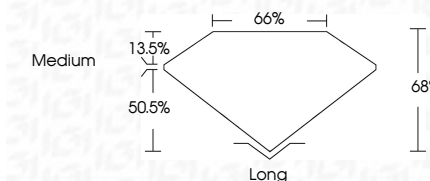

ELECTRONIC COPY

LG633427459
Report verification at igi.org

May 14, 2024
IGI Report Number **LG633427459**
Description **LABORATORY GROWN DIAMOND**
Shape and Cutting Style **EMERALD CUT**
Measurements **10.13 X 6.85 X 4.66 MM**

GRADING RESULTS

Carat Weight **3.17 CARATS**
Color Grade **G**
Clarity Grade **VS 2**

ADDITIONAL GRADING INFORMATION

Polish **EXCELLENT**
Symmetry **EXCELLENT**
Fluorescence **NONE**
Inscription(s) **IGI LG633427459**
Comments: This Laboratory Grown Diamond was created by Chemical Vapor Deposition (CVD) growth process and may include post-growth treatment. Type IIa

IGI

May 14, 2024
IGI Report No. LG633427459
EMERALD CUT
10.13 X 6.85 X 4.66 MM
3.17 CARATS
Color Grade **G**
Clarity Grade **VS 2**
Depth **68%**
Table **65%**
Girdle **Medium**
Culet **Long**
Polish **EXCELLENT**
Symmetry **EXCELLENT**
Fluorescence **NONE**
Inscription(s) **IGI LG633427459**

Comments: This Laboratory Grown Diamond was created by Chemical Vapor Deposition (CVD) growth process and may include post-growth treatment. Type IIa

LABORATORY GROWN DIAMOND REPORT

May 14, 2024
IGI Report Number **LG633427459**
Description **LABORATORY GROWN DIAMOND**
Shape and Cutting Style **EMERALD CUT**
Measurements **10.13 X 6.85 X 4.66 MM**