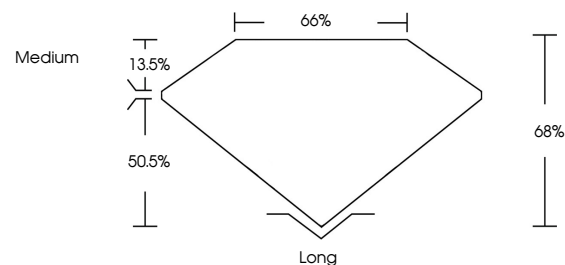

PROPORTIONS