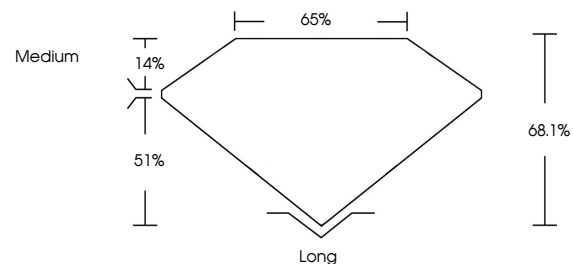

PROPORTIONS