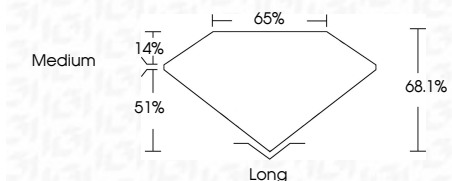

ELECTRONIC COPY

LG633427545
Report verification at igi.org

May 15, 2024
IGI Report Number **LG633427545**
Description **LABORATORY GROWN DIAMOND**
Shape and Cutting Style **EMERALD CUT**
Measurements **8.18 X 5.70 X 3.88 MM**

GRADING RESULTS
Carat Weight **1.75 CARAT**
Color Grade **G**
Clarity Grade **VVS 2**

ADDITIONAL GRADING INFORMATION
Polish **EXCELLENT**
Symmetry **EXCELLENT**
Fluorescence **NONE**
Inscription(s) **IGI LG633427545**
Comments: This Laboratory Grown Diamond was created by Chemical Vapor Deposition (CVD) growth process and may include post-growth treatment. Type IIa

May 15, 2024
IGI Report No. LG633427545
EMERALD CUT
8.18 X 5.70 X 3.88 MM
Carat Weight **1.75 CARAT**
Color Grade **G**
Clarity Grade **VVS 2**
Depth **68.1%**
Table **51%**
Girdle **Medium**
Culet **Long**
Polish **EXCELLENT**
Symmetry **EXCELLENT**
Fluorescence **NONE**
Inscription(s) **IGI LG633427545**