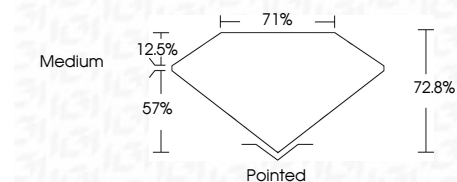

ELECTRONIC COPY

LG633432411
Report verification at igi.org

May 6, 2024
IGI Report Number **LG633432411**
Description **LABORATORY GROWN DIAMOND**
Shape and Cutting Style **PRINCESS CUT**
Measurements **6.19 X 6.11 X 4.45 MM**

GRADING RESULTS
Carat Weight **1.50 CARAT**
Color Grade **E**
Clarity Grade **VS 2**

ADDITIONAL GRADING INFORMATION
Polish **EXCELLENT**
Symmetry **EXCELLENT**
Fluorescence **NONE**
Inscription(s) **IGI LG633432411**
Comments: This Laboratory Grown Diamond was created by Chemical Vapor Deposition (CVD) growth process and may include post-growth treatment. Type IIa

May 6, 2024
IGI Report No. LG633432411
PRINCESS CUT
6.19 X 6.11 X 4.45 MM
1.50 CARAT
Color Grade **E**
Clarity Grade **VS 2**
Depth **72.8%**
Table **57%**
Girdle **Medium**
Culet **Pointed**
Polish **EXCELLENT**
Symmetry **EXCELLENT**
Fluorescence **NONE**
Inscription(s) **IGI LG633432411**
Comments: This Laboratory Grown Diamond was created by Chemical Vapor Deposition (CVD) growth process and may include post-growth treatment. Type IIa

LABORATORY GROWN DIAMOND REPORT

May 6, 2024
IGI Report Number **LG633432411**
Description **LABORATORY GROWN DIAMOND**
Shape and Cutting Style **PRINCESS CUT**
Measurements **6.19 X 6.11 X 4.45 MM**

GRADING RESULTS
Carat Weight **1.50 CARAT**
Color Grade **E**
Clarity Grade **VS 2**