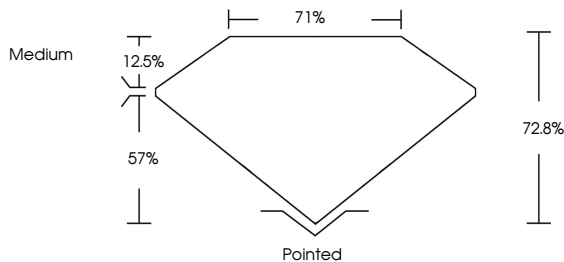

May 6, 2024
IGI Report No. LG633432411
PRINCESS CUT
6.19 X 6.11 X 4.45 MM
1.50 CARAT
Color Grade **E**
Clarity Grade **VS 2**
Depth **72.8%**
Table **57%**
Girdle **Medium**
Culet **Pointed**
Polish **EXCELLENT**
Symmetry **EXCELLENT**
Fluorescence **NONE**
Inscription(s) **IGI LG633432411**
Comments: This Laboratory Grown Diamond was created by Chemical Vapor Deposition (CVD) growth process and may include post-growth treatment. Type IIa

LABORATORY GROWN DIAMOND REPORT

May 6, 2024
IGI Report Number **LG633432411**
Description **LABORATORY GROWN DIAMOND**
Shape and Cutting Style **PRINCESS CUT**
Measurements **6.19 X 6.11 X 4.45 MM**

GRADING RESULTS
Carat Weight **1.50 CARAT**
Color Grade **E**
Clarity Grade **VS 2**

PROPORTIONS

CLARITY CHARACTERISTICS

KEY TO SYMBOLS
Red symbols indicate internal characteristics.
Green symbols indicate external characteristics.

COLOR

D	E	F	G	H	I	J	Faint	Very Light	Light
---	---	---	---	---	---	---	-------	------------	-------