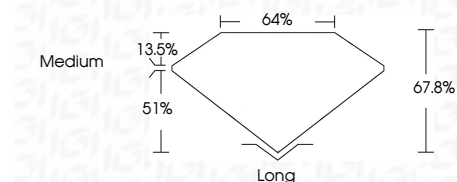

**ELECTRONIC COPY**

LG633433957  
Report verification at igi.org

May 14, 2024

IGI Report Number **LG633433957**

Description **LABORATORY GROWN DIAMOND**

Shape and Cutting Style **EMERALD CUT**

Measurements **12.85 X 8.73 X 5.92 MM**

**GRADING RESULTS**

Carat Weight **6.52 CARATS**

Color Grade **FANCY VIVID BLUE**

Clarity Grade **VS 1**

**ADDITIONAL GRADING INFORMATION**

Polish **EXCELLENT**

Symmetry **EXCELLENT**

Fluorescence **NONE**

Inscription(s) **IGI LG633433957**

Comments: This Laboratory Grown Diamond was created by Chemical Vapor Deposition (CVD) growth process. Indications of post-growth treatment.

**IGI**

May 14, 2024  
IGI Report No. LG633433957  
**EMERALD CUT**  
12.85 X 8.73 X 5.92 MM  
6.52 CARATS  
FANCY VIVID BLUE  
VS 1  
67.8%  
44%  
Medium  
Long  
EXCELLENT  
EXCELLENT  
NONE  
IGI LG633433957

Description **LABORATORY GROWN DIAMOND**

Shape and Cutting Style **EMERALD CUT**

Measurements **12.85 X 8.73 X 5.92 MM**

**GRADING RESULTS**

Carat Weight **6.52 CARATS**

Color Grade **FANCY VIVID BLUE**

Clarity Grade **VS 1**