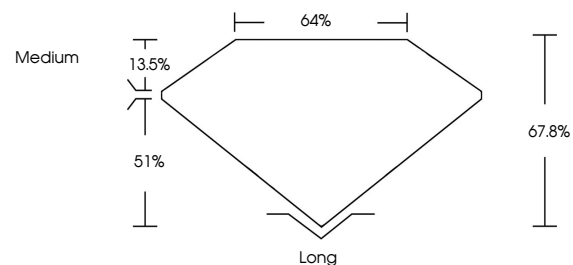

Description **LABORATORY GROWN DIAMOND**

Shape and Cutting Style **EMERALD CUT**

Measurements **12.85 X 8.73 X 5.92 MM**

**GRADING RESULTS**

Carat Weight **6.52 CARATS**

Color Grade **FANCY VIVID BLUE**

Clarity Grade **VS 1**

**PROPORTIONS**

Sample Image Used

**CLARITY CHARACTERISTICS**

**KEY TO SYMBOLS**

Red symbols indicate internal characteristics.  
Green symbols indicate external characteristics.

**COLOR**

D E F G H I J Faint Very Light Light