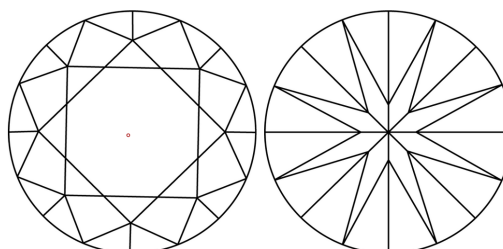

May 14, 2024
IGI Report Number **LG633435716**
Description **LABORATORY GROWN DIAMOND**
Shape and Cutting Style **ROUND BRILLIANT**
Measurements **7.25 - 7.27 X 4.39 MM**

GRADING RESULTS
Carat Weight **1.44 CARAT**
Color Grade **G**
Clarity Grade **VS 1**
Cut Grade **IDEAL**

PROPORTIONS

CLARITY CHARACTERISTICS

KEY TO SYMBOLS

Red symbols indicate internal characteristics.
Green symbols indicate external characteristics.

Sample Image Used

COLOR

D E F G H I J Faint Very Light Light