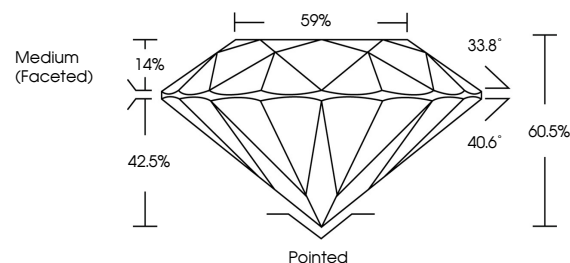

GRADING RESULTS
Carat Weight **1.44 CARAT**
Color Grade **G**
Clarity Grade **VS 1**
Cut Grade **IDEAL**

ADDITIONAL GRADING INFORMATION
Polish **EXCELLENT**
Symmetry **EXCELLENT**
Fluorescence **NONE**
Inscription(s) **IGI LG633435716**
Comments: This Laboratory Grown Diamond was created by Chemical Vapor Deposition (CVD) growth process and may include post-growth treatment. Type IIa

May 14, 2024
IGI Report No LG633435716
ROUND BRILLIANT
7.25 - 7.27 X 4.39 MM
1.44 CARAT
Color Grade **G**
Clarity Grade **VS 1**
Cut Grade **IDEAL**
Depth **60.5%**
Table **59%**
Medium (Faceted)
Culet **Pointed**
Polish **EXCELLENT**
Symmetry **EXCELLENT**
Fluorescence **NONE**
Inscription(s) **IGI LG633435716**
Comments: This Laboratory Grown Diamond was created by Chemical Vapor Deposition (CVD) growth process and may include post-growth treatment. Type IIa

May 14, 2024
IGI Report Number **LG633435716**
Description **LABORATORY GROWN DIAMOND**
Shape and Cutting Style **ROUND BRILLIANT**
Measurements **7.25 - 7.27 X 4.39 MM**

GRADING RESULTS
Carat Weight **1.44 CARAT**
Color Grade **G**
Clarity Grade **VS 1**
Cut Grade **IDEAL**

PROPORTIONS

CLARITY CHARACTERISTICS

KEY TO SYMBOLS

Red symbols indicate internal characteristics.
Green symbols indicate external characteristics.

Sample Image Used

COLOR

D E F G H I J Faint Very Light Light