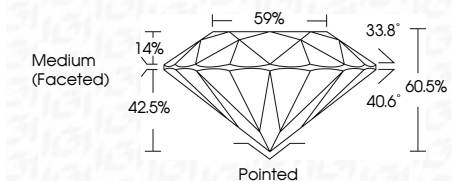

ELECTRONIC COPY

LG633435716
Report verification at igi.org

May 14, 2024
IGI Report Number **LG633435716**
Description **LABORATORY GROWN DIAMOND**
Shape and Cutting Style **ROUND BRILLIANT**
Measurements **7.25 - 7.27 X 4.39 MM**

GRADING RESULTS
Carat Weight **1.44 CARAT**
Color Grade **G**
Clarity Grade **VS 1**
Cut Grade **IDEAL**

ADDITIONAL GRADING INFORMATION
Polish **EXCELLENT**
Symmetry **EXCELLENT**
Fluorescence **NONE**
Inscription(s) **IGI LG633435716**
Comments: This Laboratory Grown Diamond was created by Chemical Vapor Deposition (CVD) growth process and may include post-growth treatment. Type IIa

May 14, 2024
IGI Report No LG633435716
ROUND BRILLIANT
7.25 - 7.27 X 4.39 MM
1.44 CARAT
Color Grade **G**
Clarity Grade **VS 1**
Cut Grade **IDEAL**
Depth **60.5%**
Table **59%**
Medium (Faceted)
Culet **Pointed**
Polish **EXCELLENT**
Symmetry **EXCELLENT**
Fluorescence **NONE**
Inscription(s) **IGI LG633435716**
Comments: This Laboratory Grown Diamond was created by Chemical Vapor Deposition (CVD) growth process and may include post-growth treatment. Type IIa

May 14, 2024
IGI Report Number **LG633435716**
Description **LABORATORY GROWN DIAMOND**
Shape and Cutting Style **ROUND BRILLIANT**
Measurements **7.25 - 7.27 X 4.39 MM**

GRADING RESULTS
Carat Weight **1.44 CARAT**
Color Grade **G**
Clarity Grade **VS 1**
Cut Grade **IDEAL**