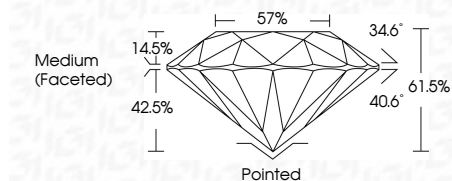

ELECTRONIC COPY

LG633438671
Report verification at igi.org

June 1, 2024
IGI Report Number **LG633438671**
Description **LABORATORY GROWN DIAMOND**
Shape and Cutting Style **ROUND BRILLIANT**
Measurements **6.52 - 6.57 X 4.03 MM**

GRADING RESULTS

Carat Weight **1.07 CARAT**
Color Grade **D**
Clarity Grade **VS 1**
Cut Grade **IDEAL**

ADDITIONAL GRADING INFORMATION

Polish **EXCELLENT**
Symmetry **EXCELLENT**
Fluorescence **NONE**
Inscription(s) **IGI LG633438671**
Comments: As Grown - No indication of post-growth treatment.
This Laboratory Grown Diamond was created by High Pressure High Temperature (HPHT) growth process.
Type II

June 1, 2024
IGI Report No LG633438671
ROUND BRILLIANT
6.52 - 6.57 X 4.03 MM
1.07 CARAT
D
VS 1
IDEAL
61.5%
57%
Medium (Faceted)
Pointed
EXCELLENT
EXCELLENT
NONE
IGI LG633438671
Comments: As Grown - No indication of post-growth treatment.
This Laboratory Grown Diamond was created by High Pressure High Temperature (HPHT) growth process.
Type II

June 1, 2024
IGI Report Number **LG633438671**
Description **LABORATORY GROWN DIAMOND**
Shape and Cutting Style **ROUND BRILLIANT**
Measurements **6.52 - 6.57 X 4.03 MM**

GRADING RESULTS

Carat Weight **1.07 CARAT**
Color Grade **D**
Clarity Grade **VS 1**
Cut Grade **IDEAL**