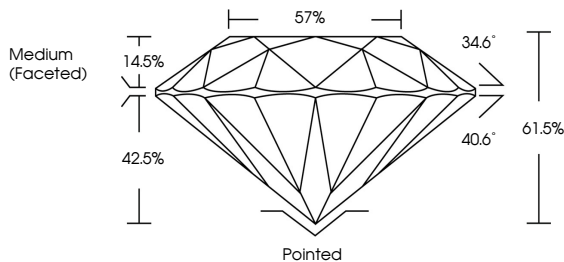

GRADING RESULTS

Carat Weight **1.07 CARAT**
Color Grade **D**
Clarity Grade **VS 1**
Cut Grade **IDEAL**

ADDITIONAL GRADING INFORMATION

Polish **EXCELLENT**
Symmetry **EXCELLENT**
Fluorescence **NONE**
Inscription(s) **IGI LG633438671**
Comments: As Grown - No indication of post-growth treatment.
This Laboratory Grown Diamond was created by High Pressure High Temperature (HPHT) growth process.
Type II

June 1, 2024
IGI Report No LG633438671
ROUND BRILLIANT
6.52 - 6.57 X 4.03 MM
1.07 CARAT
D
VS 1
IDEAL
61.5%
57%
Medium (Faceted)
Pointed
EXCELLENT
EXCELLENT
NONE
IGI LG633438671
Comments: As Grown - No indication of post-growth treatment.
This Laboratory Grown Diamond was created by High Pressure High Temperature (HPHT) growth process.
Type II

June 1, 2024
IGI Report Number **LG633438671**
Description **LABORATORY GROWN DIAMOND**
Shape and Cutting Style **ROUND BRILLIANT**
Measurements **6.52 - 6.57 X 4.03 MM**

GRADING RESULTS

Carat Weight **1.07 CARAT**
Color Grade **D**
Clarity Grade **VS 1**
Cut Grade **IDEAL**

PROPORTIONS

CLARITY CHARACTERISTICS

KEY TO SYMBOLS

Red symbols indicate internal characteristics.
Green symbols indicate external characteristics.

Sample Image Used

COLOR

D	E	F	G	H	I	J	Faint	Very Light	Light
---	---	---	---	---	---	---	-------	------------	-------