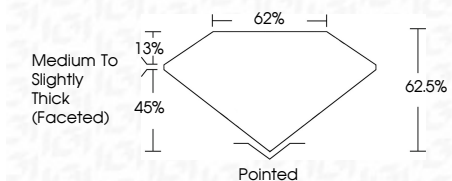

ELECTRONIC COPY

LG633446259
Report verification at igi.org

May 11, 2024
IGI Report Number **LG633446259**
Description **LABORATORY GROWN DIAMOND**
Shape and Cutting Style **OVAL BRILLIANT**
Measurements **10.37 X 7.73 X 4.83 MM**

GRADING RESULTS
Carat Weight **2.51 CARATS**
Color Grade **FANCY VIVID BLUE**
Clarity Grade **VS 1**

ADDITIONAL GRADING INFORMATION
Polish **EXCELLENT**
Symmetry **EXCELLENT**
Fluorescence **NONE**
Inscription(s) **IGI LG633446259**
Comments: This Laboratory Grown Diamond was created by Chemical Vapor Deposition (CVD) growth process. Indications of post-growth treatment.

May 11, 2024
IGI Report No **LG633446259**
OVAL BRILLIANT
2.51 CARATS
Carat Weight
Color Grade **FANCY VIVID BLUE**
Clarity Grade **VS 1**
Depth **45%**
Table **13%**
Girdle **Medium to Slightly Thick (Faceted)**
Culet **Pointed**
Polish **EXCELLENT**
Symmetry **EXCELLENT**
Fluorescence **NONE**
Inscription(s) **IGI LG633446259**
Comments: This Laboratory Grown Diamond was created by Chemical Vapor Deposition (CVD) growth process. Indications of post-growth treatment.

LABORATORY GROWN DIAMOND REPORT

May 11, 2024
IGI Report Number **LG633446259**
Description **LABORATORY GROWN DIAMOND**
Shape and Cutting Style **OVAL BRILLIANT**
Measurements **10.37 X 7.73 X 4.83 MM**