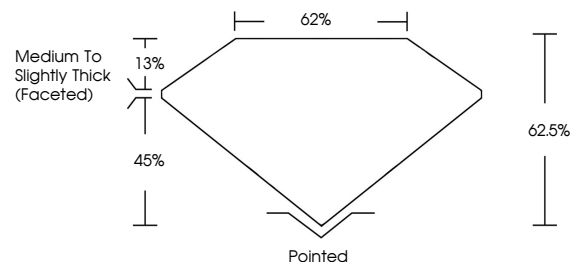

PROPORTIONS