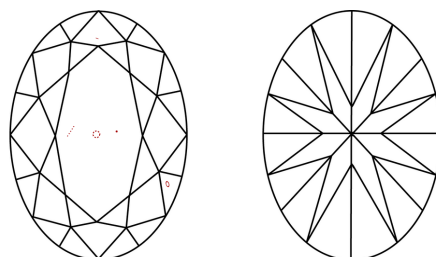

CLARITY CHARACTERISTICS

KEY TO SYMBOLS

Red symbols indicate internal characteristics.
Green symbols indicate external characteristics.

COLOR

D E F G H I J Faint Very Light Light

CLARITY

IF	VS¹⁻²	VS¹⁻²	SI¹⁻²	I¹⁻³
Internally Flawless	Very Very Slightly Included	Very Slightly Included	Slightly Included	Included