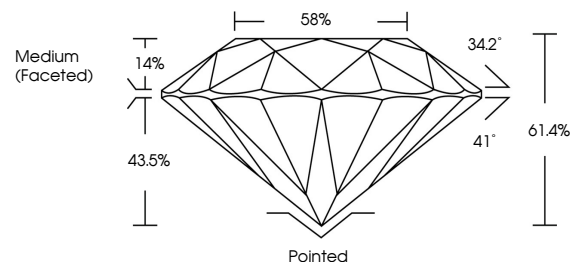

GRADING RESULTS

Carat Weight **1.09 CARAT**
Color Grade **D**
Clarity Grade **VS 1**
Cut Grade **IDEAL**

ADDITIONAL GRADING INFORMATION

Polish **EXCELLENT**
Symmetry **EXCELLENT**
Fluorescence **NONE**
Inscription(s) **IGI LG633447325**

May 8, 2024
IGI Report Number **LG633447325**
Description **LABORATORY GROWN DIAMOND**
Shape and Cutting Style **ROUND BRILLIANT**
Measurements **6.61 - 6.64 X 4.07 MM**

GRADING RESULTS

Carat Weight **1.09 CARAT**
Color Grade **D**
Clarity Grade **VS 1**
Cut Grade **IDEAL**

PROPORTIONS

CLARITY CHARACTERISTICS

KEY TO SYMBOLS

Red symbols indicate internal characteristics.
Green symbols indicate external characteristics.

Sample Image Used

COLOR

D E F G H I J Faint Very Light Light