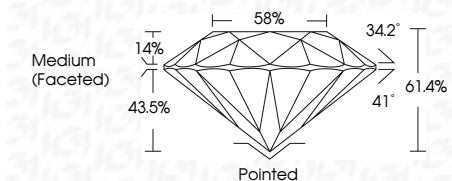

ELECTRONIC COPY

LG633447325
Report verification at igi.org

May 8, 2024

IGI Report Number **LG633447325**
Description **LABORATORY GROWN DIAMOND**
Shape and Cutting Style **ROUND BRILLIANT**
Measurements **6.61 - 6.64 X 4.07 MM**

GRADING RESULTS

Carat Weight **1.09 CARAT**
Color Grade **D**
Clarity Grade **VS 1**
Cut Grade **IDEAL**

ADDITIONAL GRADING INFORMATION

Polish **EXCELLENT**
Symmetry **EXCELLENT**
Fluorescence **NONE**
Inscription(s) **IGI LG633447325**

Comments: This Laboratory Grown Diamond was created by Chemical Vapor Deposition (CVD) growth process and may include post-growth treatment. Type IIa

IGI

May 8, 2024
IGI Report No LG633447325
ROUND BRILLIANT
6.61 - 6.64 X 4.07 MM
1.09 CARAT
Color Grade **D**
Clarity Grade **VS 1**
Cut Grade **IDEAL**
Depth **61.4%**
Table **58%**
Medium (Faceted)
Culet **Pointed**
Polish **EXCELLENT**
Symmetry **EXCELLENT**
Fluorescence **NONE**
Inscription(s) **IGI LG633447325**
Comments: This Laboratory Grown Diamond was created by Chemical Vapor Deposition (CVD) growth process and may include post-growth treatment. Type IIa

May 8, 2024
IGI Report Number **LG633447325**
Description **LABORATORY GROWN DIAMOND**
Shape and Cutting Style **ROUND BRILLIANT**
Measurements **6.61 - 6.64 X 4.07 MM**

GRADING RESULTS

Carat Weight **1.09 CARAT**
Color Grade **D**
Clarity Grade **VS 1**
Cut Grade **IDEAL**