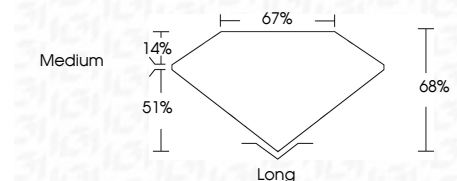

ELECTRONIC COPY

LG633448471
Report verification at igi.org

May 9, 2024
IGI Report Number **LG633448471**
Description **LABORATORY GROWN DIAMOND**
Shape and Cutting Style **EMERALD CUT**
Measurements **9.34 X 6.60 X 4.49 MM**

GRADING RESULTS
Carat Weight **2.70 CARATS**
Color Grade **F**
Clarity Grade **VVS 2**

ADDITIONAL GRADING INFORMATION
Polish **EXCELLENT**
Symmetry **EXCELLENT**
Fluorescence **NONE**
Inscription(s) **IGI LG633448471**
Comments: This Laboratory Grown Diamond was created by Chemical Vapor Deposition (CVD) growth process and may include post-growth treatment. Type IIa

May 9, 2024
IGI Report No. LG633448471
EMERALD CUT
9.34 X 6.60 X 4.49 MM
2.70 CARATS
Color Grade **F**
Clarity Grade **VVS 2**
Depth **68%**
Table **14%**
Girdle **Medium**
Culet **Long**
Polish **EXCELLENT**
Symmetry **EXCELLENT**
Fluorescence **NONE**
Inscription(s) **IGI LG633448471**
Comments: This Laboratory Grown Diamond was created by Chemical Vapor Deposition (CVD) growth process and may include post-growth treatment. Type IIa

May 9, 2024
IGI Report Number **LG633448471**
Description **LABORATORY GROWN DIAMOND**
Shape and Cutting Style **EMERALD CUT**
Measurements **9.34 X 6.60 X 4.49 MM**

GRADING RESULTS
Carat Weight **2.70 CARATS**
Color Grade **F**
Clarity Grade **VVS 2**