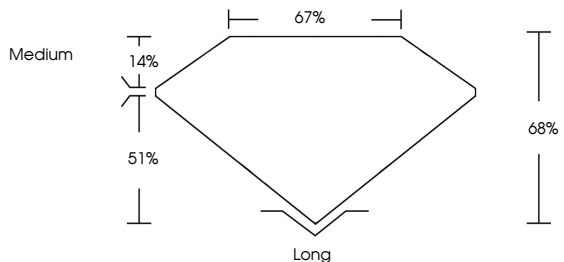

PROPORTIONS