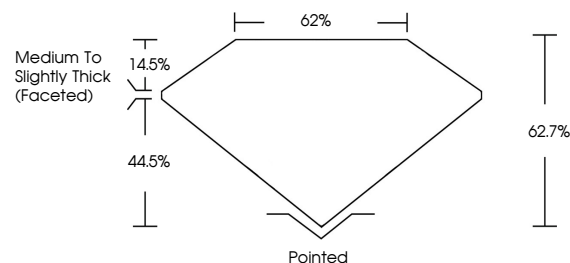

PROPORTIONS