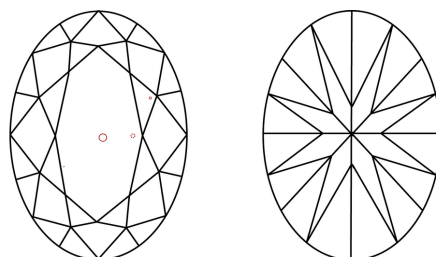

CLARITY CHARACTERISTICS

KEY TO SYMBOLS

Red symbols indicate internal characteristics.
Green symbols indicate external characteristics.