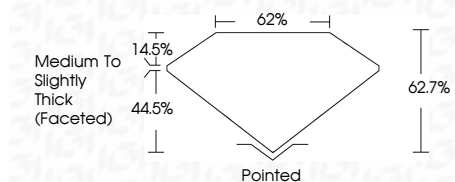

ELECTRONIC COPY

LG633448571
Report verification at igi.org

May 13, 2024
IGI Report Number **LG633448571**
Description **LABORATORY GROWN DIAMOND**
Shape and Cutting Style **OVAL BRILLIANT**
Measurements **9.52 X 6.20 X 3.89 MM**

GRADING RESULTS
Carat Weight **1.48 CARAT**
Color Grade **G**
Clarity Grade **SI 1**

ADDITIONAL GRADING INFORMATION
Polish **EXCELLENT**
Symmetry **EXCELLENT**
Fluorescence **NONE**
Inscription(s) **IGI LG633448571**
Comments: This Laboratory Grown Diamond was created by Chemical Vapor Deposition (CVD) growth process and may include post-growth treatment. Type IIa

May 13, 2024
IGI Report No LG633448571
OVAL BRILLIANT
Carat Weight **1.48 CARAT**
Color Grade **G**
Clarity Grade **SI 1**
Depth **62.7%**
Table **62%**
Girdle **Medium to Slightly Thick (Faceted)**
Culet **Pointed**
Polish **EXCELLENT**
Symmetry **EXCELLENT**
Fluorescence **NONE**
Inscription(s) **IGI LG633448571**
Comments: This Laboratory Grown Diamond was created by Chemical Vapor Deposition (CVD) growth process and may include post-growth treatment. Type IIa

LABORATORY GROWN DIAMOND REPORT

May 13, 2024
IGI Report Number **LG633448571**
Description **LABORATORY GROWN DIAMOND**
Shape and Cutting Style **OVAL BRILLIANT**
Measurements **9.52 X 6.20 X 3.89 MM**