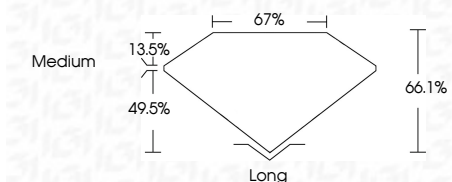

ELECTRONIC COPY

LG633448698
Report verification at igi.org

May 10, 2024
IGI Report Number **LG633448698**
Description **LABORATORY GROWN DIAMOND**
Shape and Cutting Style **EMERALD CUT**
Measurements **7.07 X 4.90 X 3.24 MM**

GRADING RESULTS

Carat Weight **1.09 CARAT**
Color Grade **G**
Clarity Grade **VVS 2**

ADDITIONAL GRADING INFORMATION

Polish **EXCELLENT**
Symmetry **EXCELLENT**
Fluorescence **NONE**
Inscription(s) **IGI LG633448698**
Comments: This Laboratory Grown Diamond was created by Chemical Vapor Deposition (CVD) growth process and may include post-growth treatment. Type IIa

IGI

May 10, 2024
IGI Report No. LG633448698
EMERALD CUT
7.07 X 4.90 X 3.24 MM
Carat Weight **1.09 CARAT**
Color Grade **G**
Clarity Grade **VVS 2**
Depth **66.1%**
Table **49.5%**
Girdle **Medium**
Culet **Long**
Polish **EXCELLENT**
Symmetry **EXCELLENT**
Fluorescence **NONE**
Inscription(s) **IGI LG633448698**