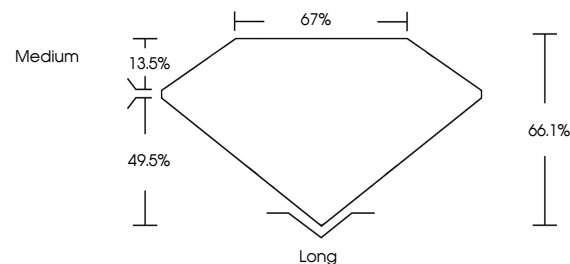

PROPORTIONS