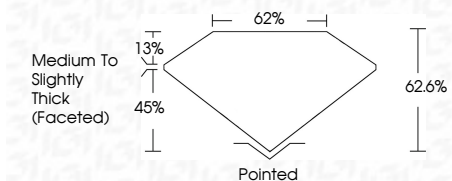

ELECTRONIC COPY

LG633448862
Report verification at igi.org

May 9, 2024
IGI Report Number **LG633448862**
Description **LABORATORY GROWN DIAMOND**
Shape and Cutting Style **OVAL BRILLIANT**
Measurements **8.17 X 5.93 X 3.71 MM**

GRADING RESULTS

Carat Weight **1.14 CARAT**
Color Grade **H**
Clarity Grade **VS 1**

ADDITIONAL GRADING INFORMATION

Polish **EXCELLENT**
Symmetry **EXCELLENT**
Fluorescence **NONE**
Inscription(s) **IGI LG633448862**

Comments: This Laboratory Grown Diamond was created by Chemical Vapor Deposition (CVD) growth process and may include post-growth treatment. Type IIa

IGI

May 9, 2024
IGI Report No LG633448862
OVAL BRILLIANT
8.17 X 5.93 X 3.71 MM
Carat Weight **1.14 CARAT**
Color Grade **H**
Clarity Grade **VS 1**
Depth **45%**
Table **13%**
Girdle **Medium to Slightly Thick (Faceted)**
Culet **Pointed**
Polish **EXCELLENT**
Symmetry **EXCELLENT**
Fluorescence **NONE**
Inscription(s) **IGI LG633448862**

Comments: This Laboratory Grown Diamond was created by Chemical Vapor Deposition (CVD) growth process and may include post-growth treatment. Type IIa

May 9, 2024
IGI Report Number **LG633448862**
Description **LABORATORY GROWN DIAMOND**
Shape and Cutting Style **OVAL BRILLIANT**
Measurements **8.17 X 5.93 X 3.71 MM**