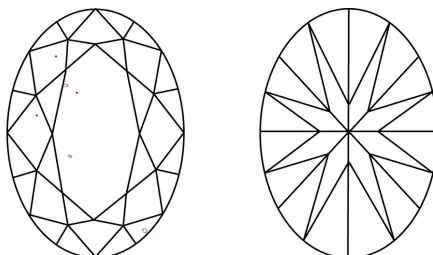

GRADING RESULTS

Carat Weight **1.14 CARAT**
Color Grade **H**
Clarity Grade **VS 1**

ADDITIONAL GRADING INFORMATION

Polish **EXCELLENT**
Symmetry **EXCELLENT**
Fluorescence **NONE**

Inscription(s) **IGI LG633448862**

KEY TO SYMBOLS

Red symbols indicate internal characteristics.
Green symbols indicate external characteristics.

COLOR

D E F G H I J Faint Very Light Light

CLARITY

IF	VS ¹⁻²	VS ¹⁻²	SI ¹⁻²	I ¹⁻³
Internally Flawless	Very Very Slightly Included	Very Slightly Included	Slightly Included	Included