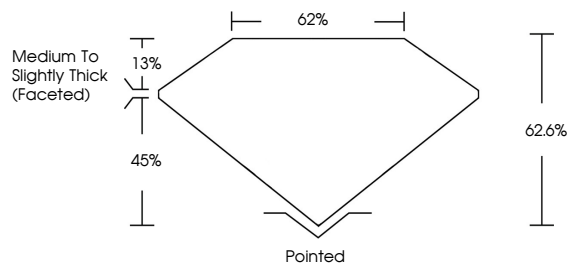

PROPORTIONS