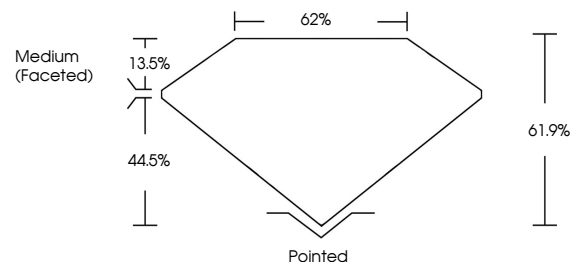

PROPORTIONS