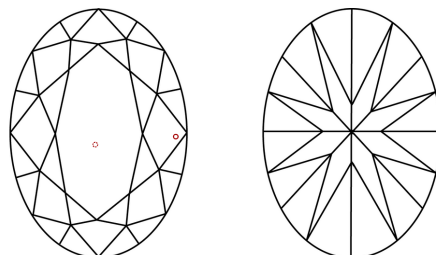

CLARITY CHARACTERISTICS

KEY TO SYMBOLS

Red symbols indicate internal characteristics.
Green symbols indicate external characteristics.