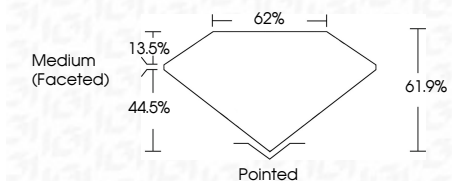

ELECTRONIC COPY

LG633448874
Report verification at igi.org

May 11, 2024
IGI Report Number **LG633448874**
Description **LABORATORY GROWN DIAMOND**
Shape and Cutting Style **OVAL BRILLIANT**
Measurements **10.13 X 6.79 X 4.20 MM**

GRADING RESULTS
Carat Weight **1.84 CARAT**
Color Grade **I**
Clarity Grade **VS 2**

ADDITIONAL GRADING INFORMATION
Polish **EXCELLENT**
Symmetry **EXCELLENT**
Fluorescence **NONE**
Inscription(s) **IGI LG633448874**
Comments: This Laboratory Grown Diamond was created by Chemical Vapor Deposition (CVD) growth process and may include post-growth treatment. Type IIa

May 11, 2024
IGI Report No LG633448874
OVAL BRILLIANT
10.13 X 6.79 X 4.20 MM
1.84 CARAT
Color Grade **I**
Clarity Grade **VS 2**
Depth **61.9%**
Table **62%**
Girdle **Medium (Faceted)**
Culet **Pointed**
Polish **EXCELLENT**
Symmetry **EXCELLENT**
Fluorescence **NONE**
Inscription(s) **IGI LG633448874**

GRADING RESULTS
Carat Weight **1.84 CARAT**
Color Grade **I**
Clarity Grade **VS 2**

ADDITIONAL GRADING INFORMATION
Polish **EXCELLENT**
Symmetry **EXCELLENT**
Fluorescence **NONE**
Inscription(s) **IGI LG633448874**