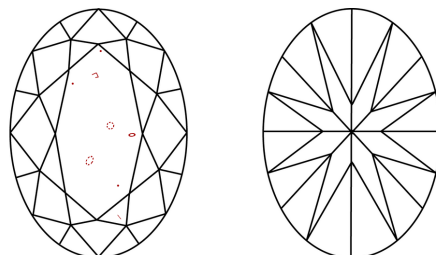

CLARITY CHARACTERISTICS

KEY TO SYMBOLS

Red symbols indicate internal characteristics.
Green symbols indicate external characteristics.