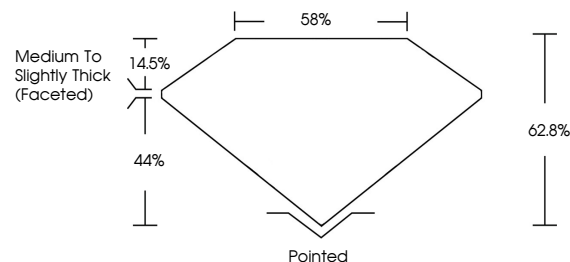

PROPORTIONS