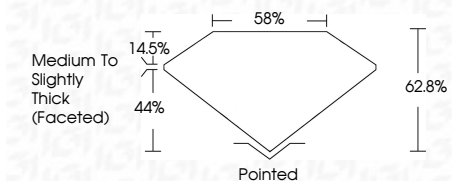

ELECTRONIC COPY

LG633449049
Report verification at igi.org

May 11, 2024
IGI Report Number **LG633449049**
Description **LABORATORY GROWN DIAMOND**
Shape and Cutting Style **OVAL BRILLIANT**
Measurements **10.01 X 6.83 X 4.29 MM**

GRADING RESULTS
Carat Weight **1.84 CARAT**
Color Grade **G**
Clarity Grade **VS 2**

ADDITIONAL GRADING INFORMATION
Polish **EXCELLENT**
Symmetry **EXCELLENT**
Fluorescence **NONE**
Inscription(s) **IGI LG633449049**
Comments: This Laboratory Grown Diamond was created by Chemical Vapor Deposition (CVD) growth process and may include post-growth treatment. Type IIa

May 11, 2024
IGI Report No LG633449049
OVAL BRILLIANT
10.01 X 6.83 X 4.29 MM
1.84 CARAT
Color Grade **G**
Clarity Grade **VS 2**
Depth **62.8%**
Table **44%**
Girdle **Medium to Slightly Thick (Faceted)**
Culet **Pointed**
Polish **EXCELLENT**
Symmetry **EXCELLENT**
Fluorescence **NONE**
Inscription(s) **IGI LG633449049**
Comments: This Laboratory Grown Diamond was created by Chemical Vapor Deposition (CVD) growth process and may include post-growth treatment. Type IIa

LABORATORY GROWN DIAMOND REPORT

May 11, 2024
IGI Report Number **LG633449049**
Description **LABORATORY GROWN DIAMOND**
Shape and Cutting Style **OVAL BRILLIANT**
Measurements **10.01 X 6.83 X 4.29 MM**