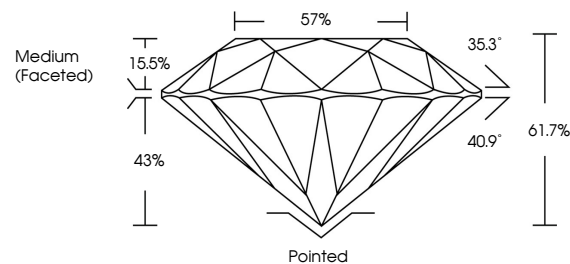

GRADING RESULTS
Carat Weight 2.55 CARATS
Color Grade E
Clarity Grade VS 1
Cut Grade IDEAL

ADDITIONAL GRADING INFORMATION
Polish EXCELLENT
Symmetry EXCELLENT
Fluorescence NONE
Inscription(s) IGI LG633462780
Comments: This Laboratory Grown Diamond was created by Chemical Vapor Deposition (CVD) growth process and may include post-growth treatment. Type IIa

May 3, 2024
IGI Report No LG633462780
ROUND BRILLIANT
8.76 - 8.79 X 5.42 MM
2.55 CARATS
E
VS 1
IDEAL
61.7%
57%
Medium (Faceted)
Pointed
EXCELLENT
EXCELLENT
NONE
IGI LG633462780
Comments: This Laboratory Grown Diamond was created by Chemical Vapor Deposition (CVD) growth process and may include post-growth treatment. Type IIa

LABORATORY GROWN DIAMOND REPORT

May 3, 2024
IGI Report Number LG633462780
Description LABORATORY GROWN DIAMOND
Shape and Cutting Style ROUND BRILLIANT
Measurements 8.76 - 8.79 X 5.42 MM

GRADING RESULTS
Carat Weight 2.55 CARATS
Color Grade E
Clarity Grade VS 1
Cut Grade IDEAL

PROPORTIONS

Sample Image Used

CLARITY CHARACTERISTICS

KEY TO SYMBOLS

Red symbols indicate internal characteristics.
Green symbols indicate external characteristics.

COLOR

D E F G H I J Faint Very Light Light