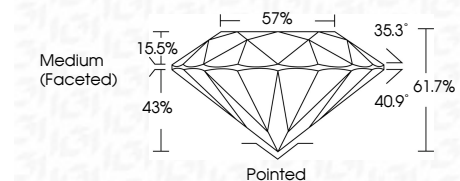

ELECTRONIC COPY

LG633462780
Report verification at igi.org

May 3, 2024
IGI Report Number LG633462780
Description LABORATORY GROWN DIAMOND
Shape and Cutting Style ROUND BRILLIANT
Measurements 8.76 - 8.79 X 5.42 MM

GRADING RESULTS
Carat Weight 2.55 CARATS
Color Grade E
Clarity Grade VS 1
Cut Grade IDEAL

ADDITIONAL GRADING INFORMATION
Polish EXCELLENT
Symmetry EXCELLENT
Fluorescence NONE
Inscription(s) IGI LG633462780
Comments: This Laboratory Grown Diamond was created by Chemical Vapor Deposition (CVD) growth process and may include post-growth treatment. Type IIa

May 3, 2024
IGI Report No LG633462780
ROUND BRILLIANT
8.76 - 8.79 X 5.42 MM
2.55 CARATS
E
VS 1
IDEAL
61.7%
57%
Medium (Faceted)
Pointed
EXCELLENT
EXCELLENT
NONE
IGI LG633462780
Comments: This Laboratory Grown Diamond was created by Chemical Vapor Deposition (CVD) growth process and may include post-growth treatment. Type IIa

LABORATORY GROWN DIAMOND REPORT

May 3, 2024
IGI Report Number LG633462780
Description LABORATORY GROWN DIAMOND
Shape and Cutting Style ROUND BRILLIANT
Measurements 8.76 - 8.79 X 5.42 MM

GRADING RESULTS
Carat Weight 2.55 CARATS
Color Grade E
Clarity Grade VS 1
Cut Grade IDEAL